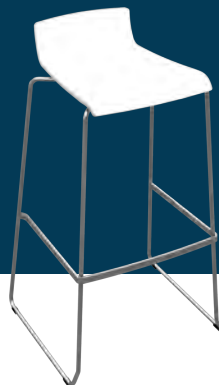

BAR TABLE - STANDARD 1

Barbord - Standard 1

Description

Table top is laminated. Stem and base is powdercoated.

Color options for stem and base:

White

Silver

Table top color change are possible, for an additional cost

TABLE - STANDARD 1

Bord - Standard 1

Description

Table top is laminated. Stem and base is powdercoated.

BAR CHAIR - STANDARD 1

Bar stol - Standard 1

Description

The seat is laminated wood. The legs is chrome steel.
The chair is stackable.

CHAIR - STANDARD 1

Stol - Standard 1

Description

The seat is laminated wood. The legs is chrome steel.
The chair is stackable.

BROCHURE STAND - ZIGZAG

Brochure Stand - ZigZag