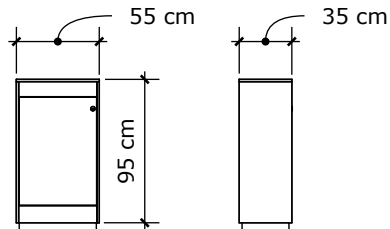

Order list:

- TV Podium - White
- TV Podium - Black

TV not included. TV above 40" is not recommended

Color options

White

Black

Other colors are possible, for an additional cost