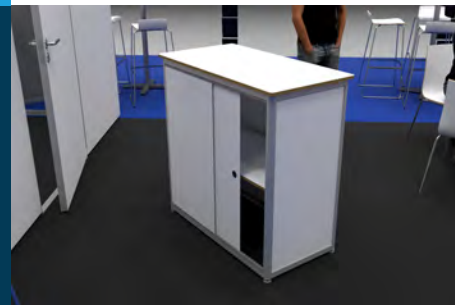

Black

Other colors are possible, for an additional cost

COUNTER - OCTA

Info disk - Octa

Description

Info counter made in our standard framing system. Front and sides can be fitted with printed surfaces. Internal storage on shelves, with sliding doors. The doors are NOT lockable.