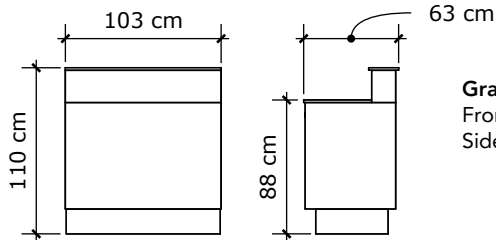

FURNITURE CATALOGUE

Labdays 2021 - 15. to 16. september

COUNTER - FLAT

Info disk

Description

Laminate top, with painted sides and front.
2 lockable cabinets at 60 cm and 40 cm width.

There is space for a fridge or freezer in the 60 cm cabinet.

Graphical measurements
Front: 1040 x 720 mm
Sides:

Color options

White

Other colors are possible, for an additional cost

COUNTER - SERVING

Info disk med serveringstop

Description

Laminate top, with painted sides and front.
2 lockable cabinets at 60 cm and 40 cm width.

There is space for a fridge or freezer ind the 60 cm cabinet.

Graphical measurements

Front: 1040 x 920 mm

Sides:

Color options

White

Other colors are possible, for an additional cost

TV SCREENS

Skærme

Description

Smart TV's. Used for videos, slideshows, or other media.

Order list:

- TV Screen - 32"
- TV Screen - 40"
- TV Screen - 43"
- TV Screen - 55"
- TV Screen - 75"

Size info (with bezel*):

- 32" = W 708 x H 398 mm (768 x 458)
- 40" = W 886 x H 498 mm (946 x 409)
- 43" = W 952 x H 535 mm (1012 x 595)
- 55" = W 1218 x H 685 mm (1278 x 745)
- 75" = W 1660 x H 934 mm (1720 x 994)