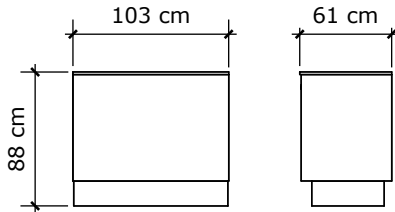

FURNITURE CATALOGUE

Labdays 2021 - 15. to 16. september

COUNTER - FLAT

Info disk

Description

Laminate top, with painted sides and front.
2 lockable cabinets at 60 cm and 40 cm width.

There is space for a fridge or freezer in the 60 cm cabinet.

Graphical measurements
Front: 1040 x 720 mm
Sides:

Color options

White

Other colors are possible, for an additional cost

COUNTER - SERVING

Info disk med serveringstop

Description

Laminate top, with painted sides and front.
2 lockable cabinets at 60 cm and 40 cm width.

There is space for a fridge or freezer ind the 60 cm cabinet.

Graphical measurements

Front: 1040 x 920 mm

Sides:

Color options

White

Other colors are possible, for an additional cost

TV SCREENS

Skærme

Description

Smart TV's. Used for videos, slideshows, or other media.

Order list:

- TV Screen - 32"
- TV Screen - 40"
- TV Screen - 43"
- TV Screen - 55"
- TV Screen - 75"

Size info (with bezel*):

- 32" = W 708 x H 398 mm (768 x 458)
- 40" = W 886 x H 498 mm (946 x 409)
- 43" = W 952 x H 535 mm (1012 x 595)
- 55" = W 1218 x H 685 mm (1278 x 745)
- 75" = W 1660 x H 934 mm (1720 x 994)