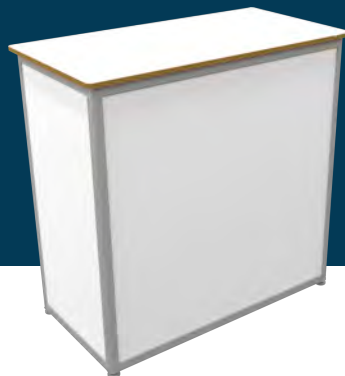

FURNITURE CATALOGUE

Labdays 2021 - 15. to 16. september

COUNTER - FLAT

Info disk

Description

Laminate top, with painted sides and front.
2 lockable cabinets at 60 cm and 40 cm width.

There is space for a fridge or freezer in the 60 cm cabinet.

TV podie

Description

Tv podium with a painted matt finish.
Lockable front door.

Order list:

- TV Podium - White
- TV Podium - Black

TV not included. TV above 40" is not recommended

Color options

White

Black

Other colors are possible, for an additional cost

COUNTER - OCTA

Info disk - Octa

Description

Info counter made in our standard framing system. Front and sides can be fitted with printed surfaces. Internal storage on shelves, with sliding doors. The doors are NOT lockable.

BAR TABLE - STANDARD 1

Barbord - Standard 1

Description

Table top is laminated. Stem and base is powdercoated.

Color options for stem and base:

White

Silver

Table top color change are possible, for an additional cost