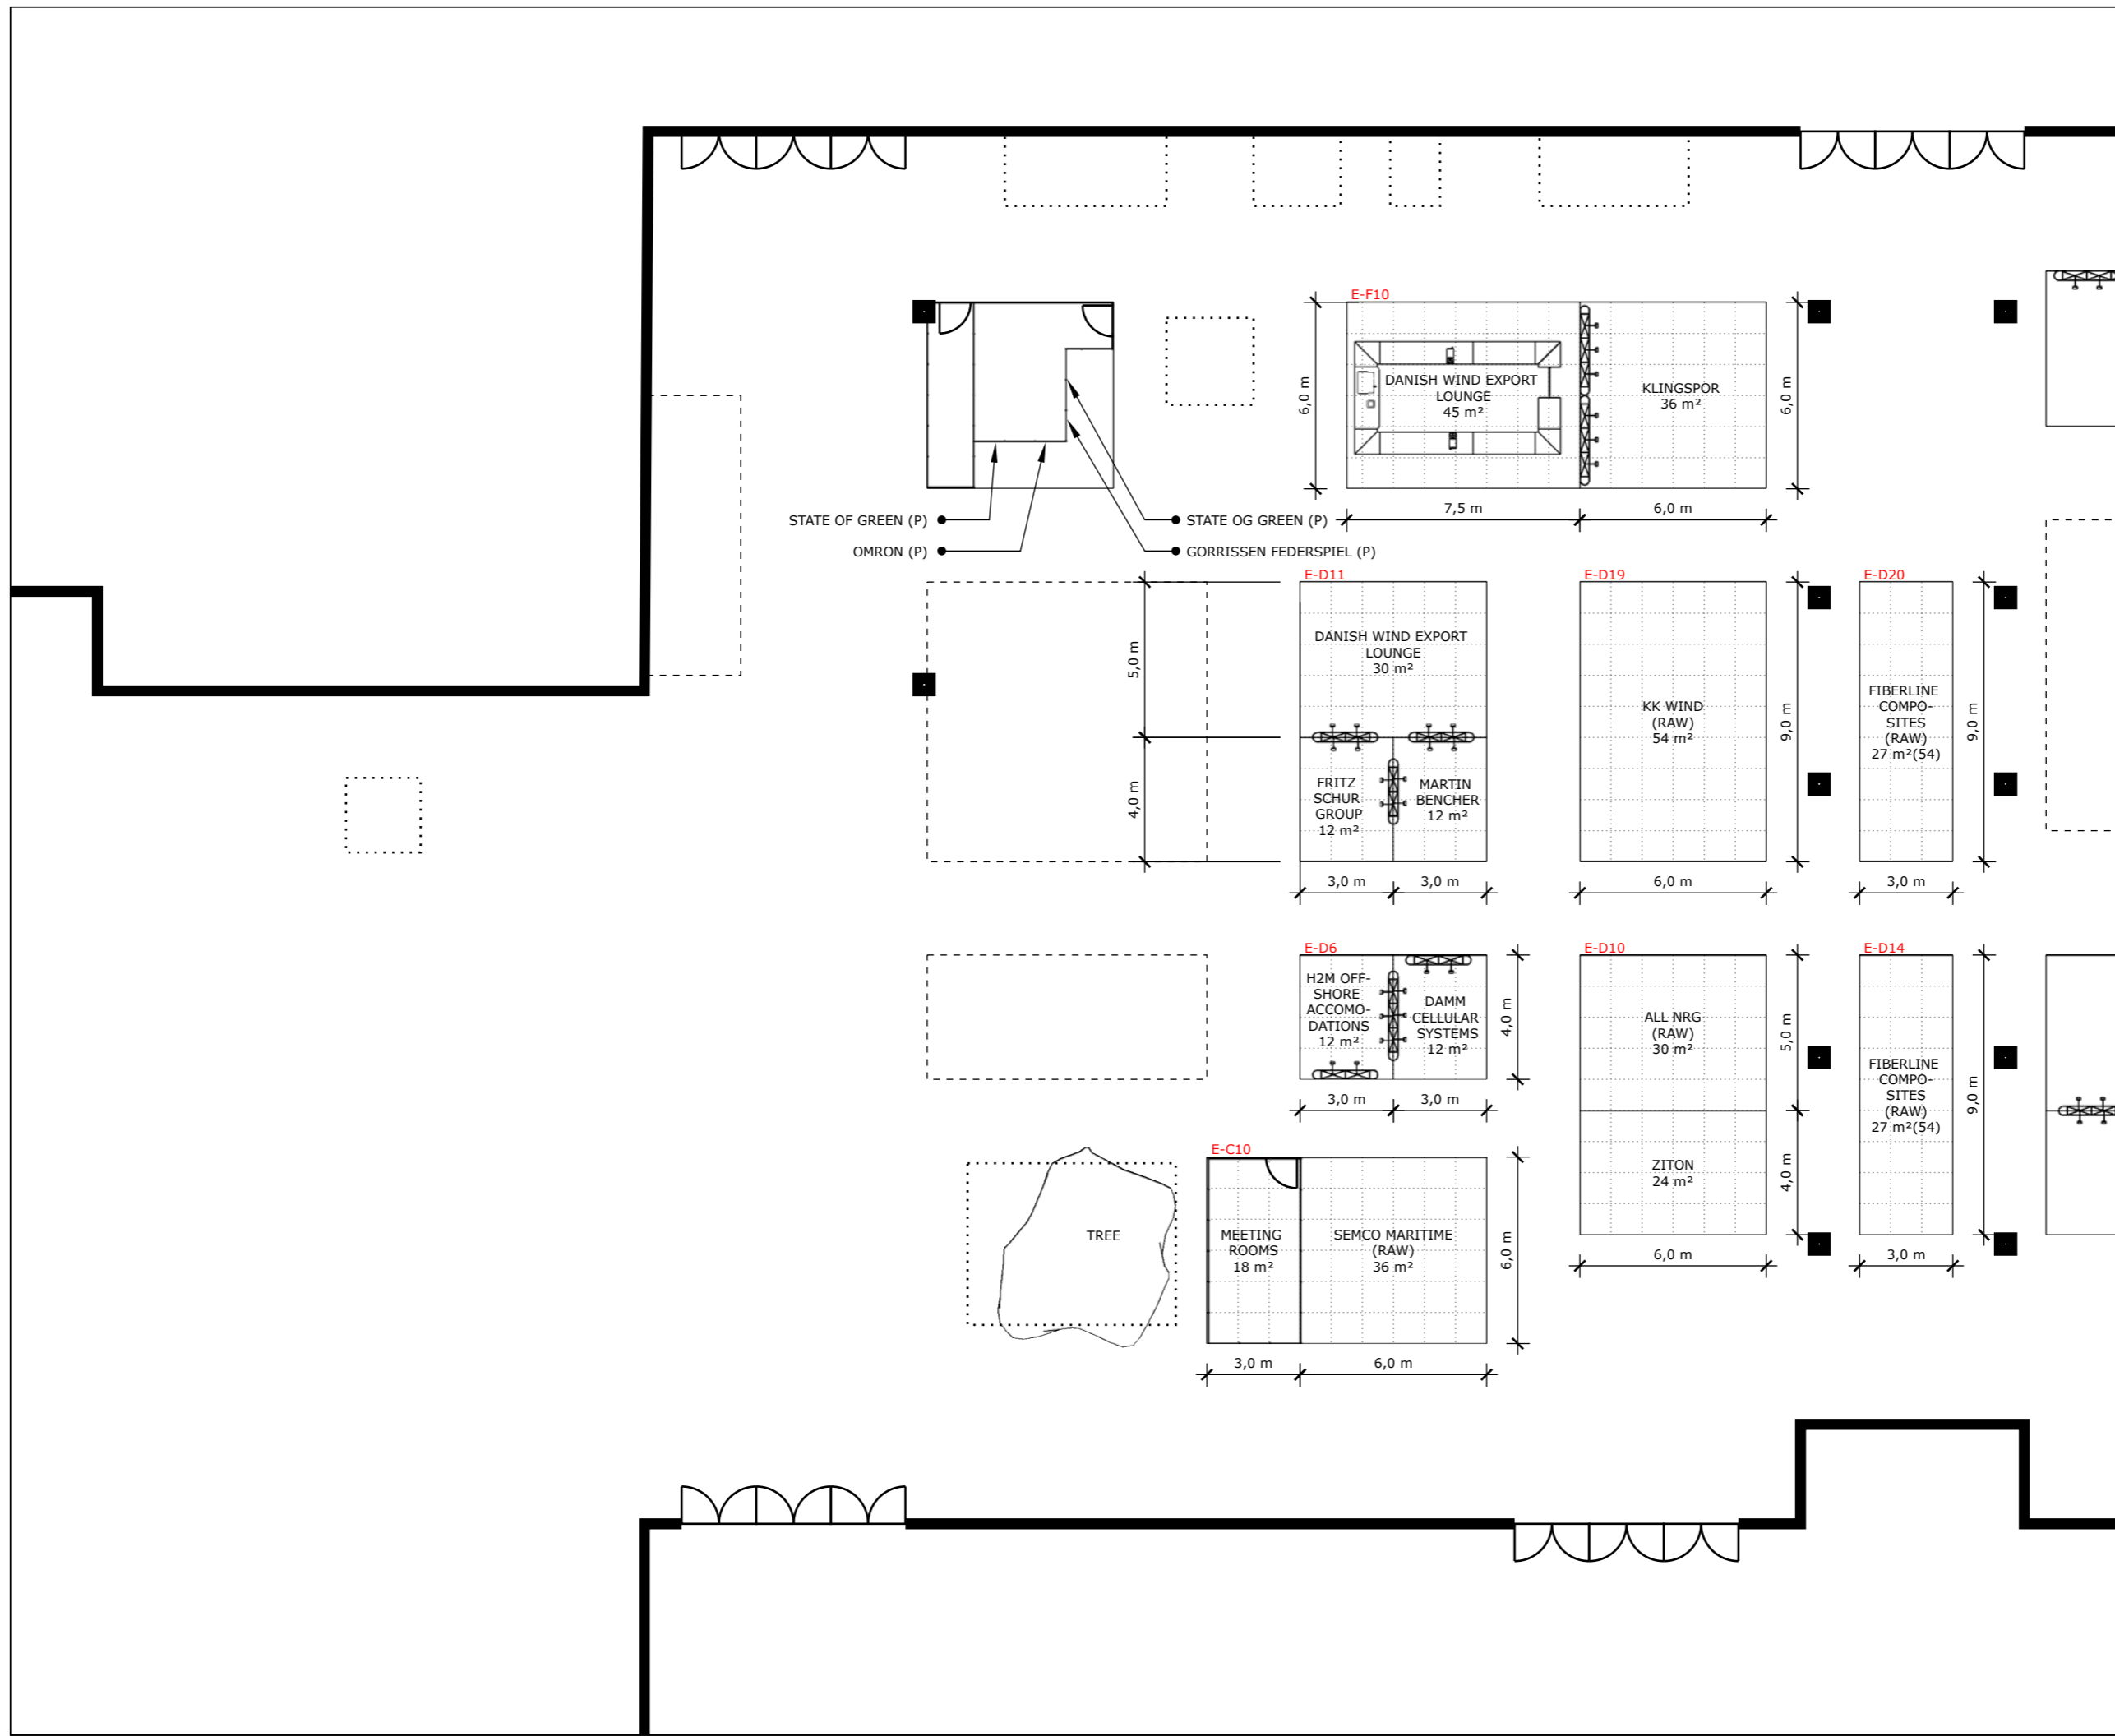

Project nr.: DWE-WEC-21-11  
 Drawing nr.: FP-002  
 Drawing name: Floor Plan - 2  
 Designed by: TCH / SFT / THJ  
 Hall: E + C  
 Booth: Multi.

Date: 30-08-2021  
 Revision date: 19-10-2021  
 Revision nr.: 1