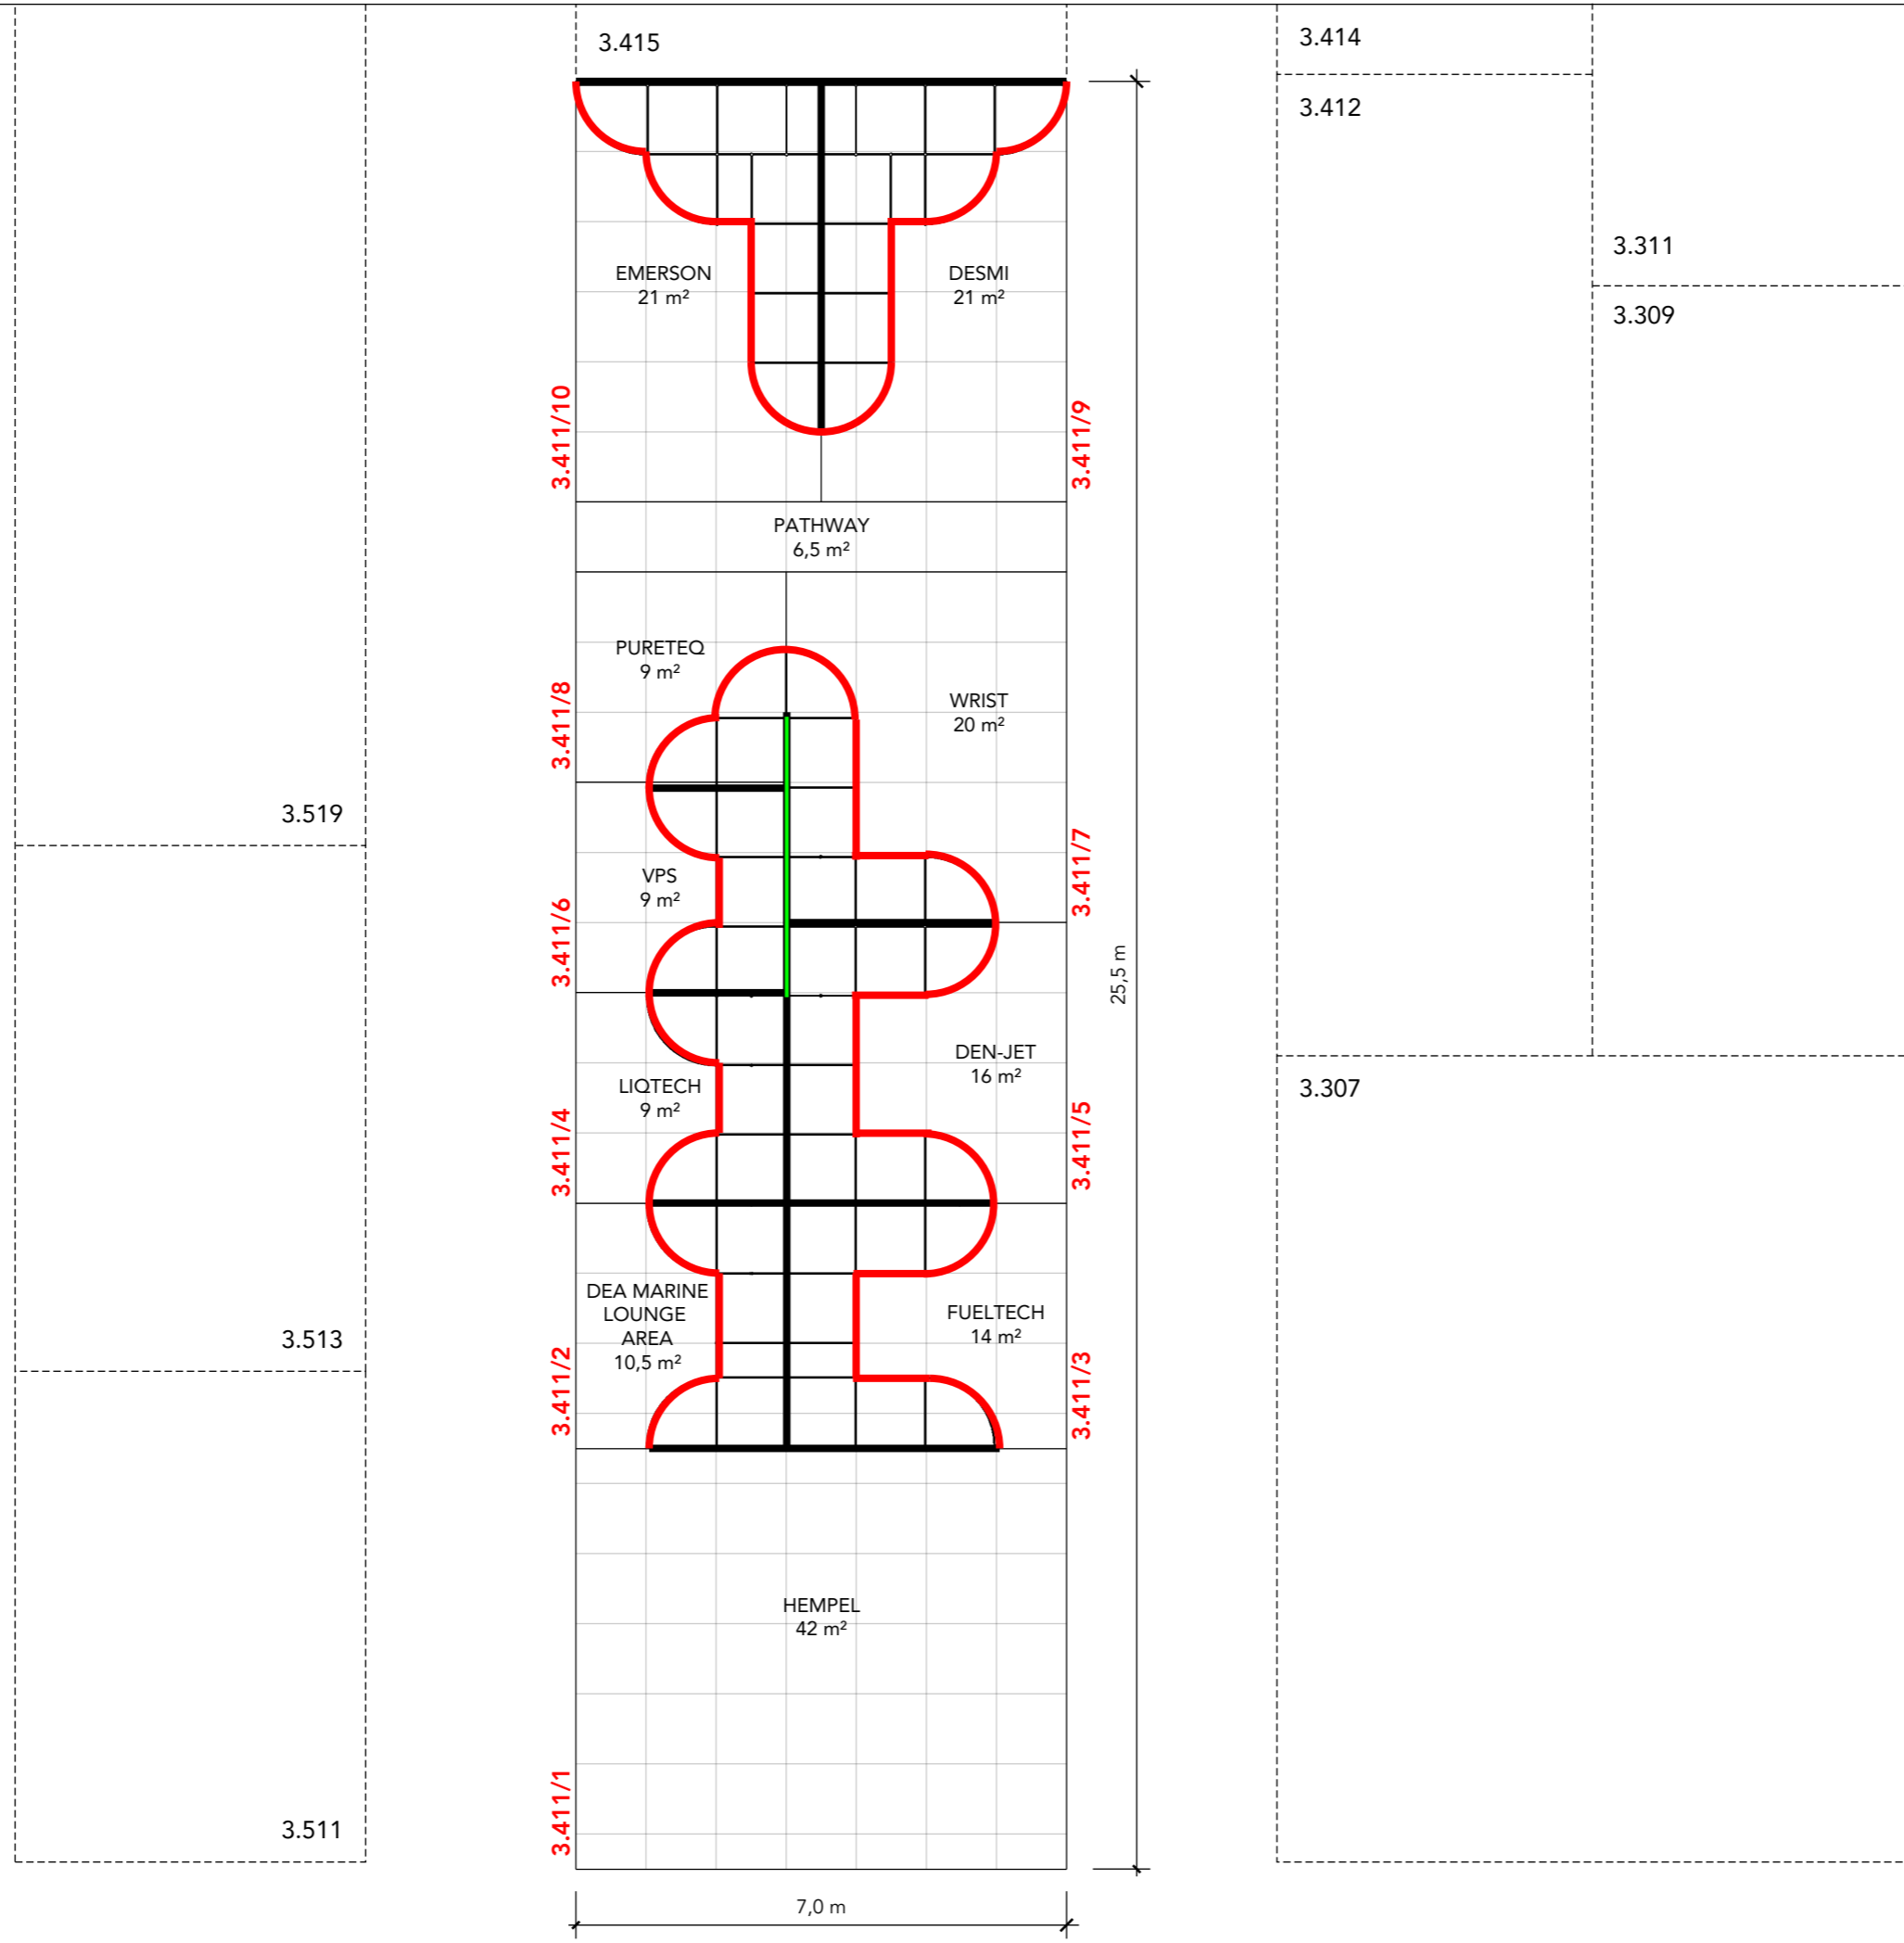

GUIDANCE PICTURE
 Colors, lights and materials can not be reproduced in reality, and can vary widely in relation to the image shown.

E

SERVICE CORRIDOR

Project no.: DMG-POS-22-06
 Drawing no.: FP-001
 Drawing title: Floor Plan
 Designed by: SFT
 Hall: 3
 Booth: 3.411/1-10
 Creation date: 23-03-2022
 Revision date: -
 Revision no.: -