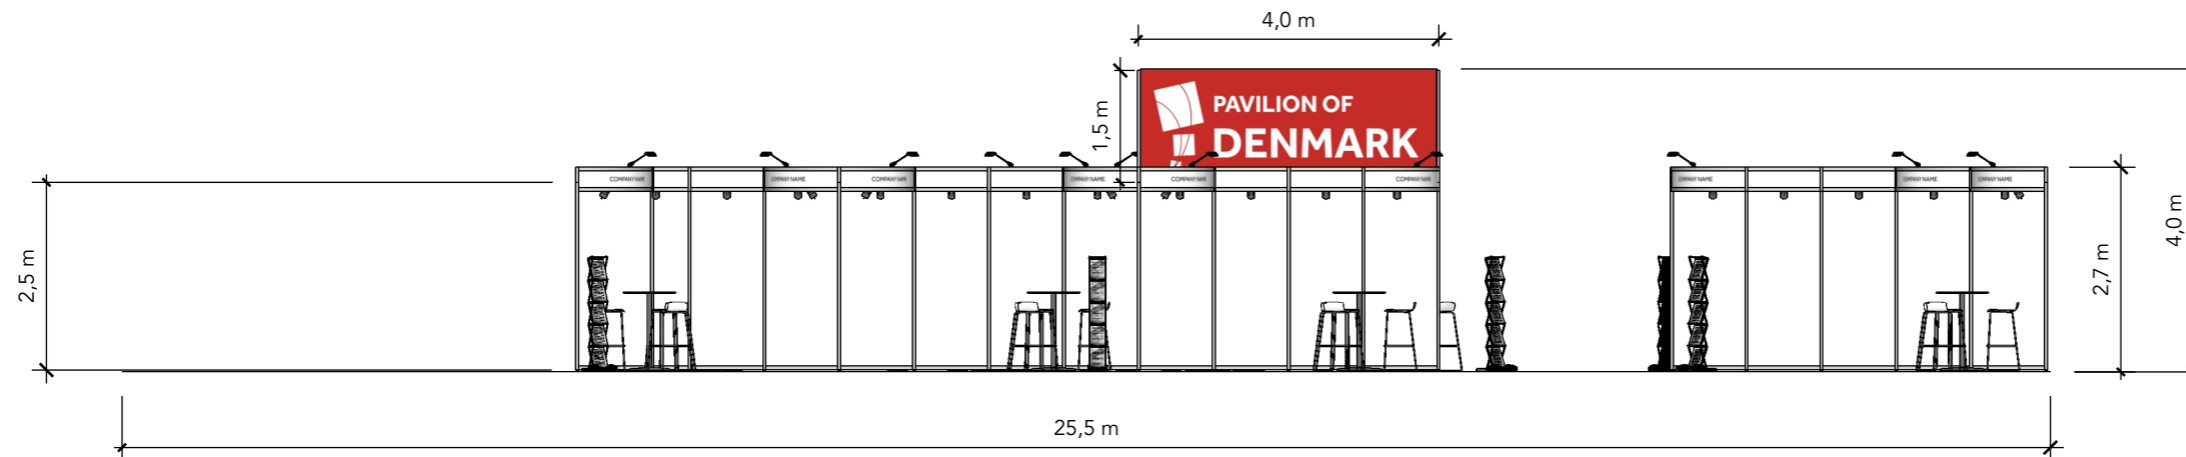

 Creation date: 23-03-2022
 Revision date: -
 Revision no.: -

Client: DEA Marine

Exhibition: Posidonia 2022
 Metropolitan Expo, Athens

Comments:

ELEVATION SIDE

The drawing is indicative and without responsibility. The drawing is NOT to scale. The stand-builder will have the final call in all decisions regarding stability and security. Some products are only shown to indicate locations, but not the actual product as this product may be changed. All design is subject to copyright by Standesign A/S