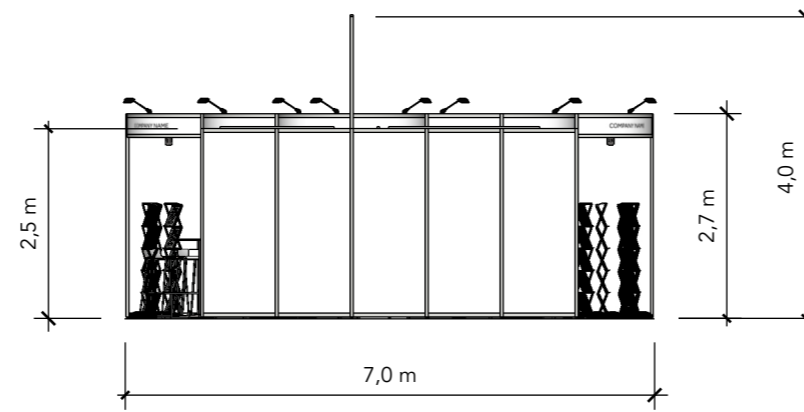

ELEVATION FRONT

Standesign A/S
Alsvej 2F
5800 Nyborg
Denmark
Phone: +45 4484 6699

Project no.: DMG-POS-22-06
Drawing no.: EV-001
Drawing title: Elevations
Designed by: SFT
Hall: 3
Booth: 3.411/1-10

Creation date: 23-03-2022
Revision date: -
Revision no.: -

Client: DEA Marine

Exhibition: Posidonia 2022
Metropolitan Expo, Athens

Comments: