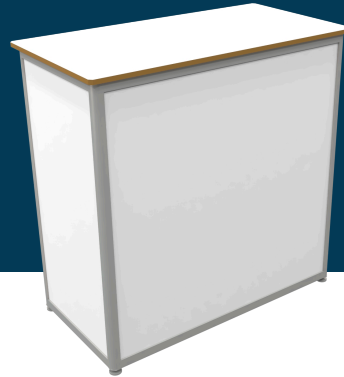

Bord - Standard

Description

Table in suitable height for standard chairs.
Table top is laminated.
Stem and base are powder coated.

Order Form Title:
- Table, standard

Colour:

TABLE - BAR

Bord - Barbord

Description

Table in suitable height for bar chairs or standing.
Table top is laminated.
Stem and base are powder coated.

Order Form Title:
- Table, bar

Colour:
 White

CHAIR - STANDARD

Stol - Standard

Description

Chair with seat height suitable for standard table.
The seat is laminated wood.
Frame is in brushed steel.
The chair is stackable.

Order Form Title:
- Chair, standard

Colour:

White

CHAIR - BAR

Stol - Barstol

Description

Bar chair with seat height suitable for bar table.
The seat is laminated wood.
Frame is in brushed steel.
The chair is stackable.

Graphics Dimensions:

Front:

Panel size: W 964 mm x H 950 mm
(Visible area: W 950 mm x H 936 mm)

Print INFO:

- Print ready PDF file
(or logo in vector format (EPS or AI))
- Add 10 mm bleed
- All text must be outlined
- All images must be 100 dpi
- All colors will be printed in CMYK