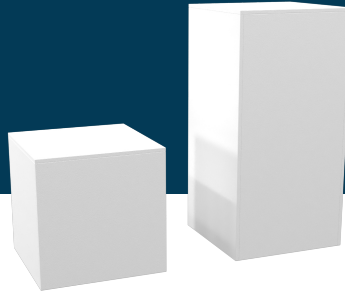

Order Form Title:
- Chair, standard

Colour:

White

CHAIR - BAR

Stol - Barstol

Description

Bar chair with seat height suitable for bar table.
The seat is laminated wood.
Frame is in brushed steel.
The chair is stackable.

Order Form Title:

- Info Counter, OCTANORM system

Colour:

PODIUMS - STANDARD

Podie - Standard

Description

Podium in a painted matte finish.
Used for product display.
All sides can be fitted with printed surface.
Available in two different heights.

Order Form Title:

- Podium, standard, low - White
- Podium, standard, high - White

Colour:

PODIUM - CABINET

Podie - Skab

Description

Podium with cabinet in a painted matte finish.
Used for product display (or monitor).
Lockable cabinet.
1 shelf in cabinet.