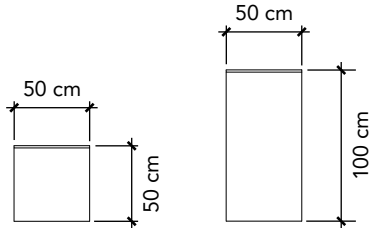

Order Form Title:
- Chair, standard

Colour:

White

CHAIR - BAR

Stol - Barstol

Description

Bar chair with seat height suitable for bar table.
The seat is laminated wood.
Frame is in brushed steel.
The chair is stackable.

Graphics Dimensions:

Front:

Panel size: W 964 mm x H 950 mm
(Visible area: W 950 mm x H 936 mm)

Print INFO:

- Print ready PDF file
(or logo in vector format (EPS or AI))
- Add 10 mm bleed
- All text must be outlined
- All images must be 100 dpi
- All colors will be printed in CMYK

Graphics Dimensions:

Low: W 2000 mm x H 500 mm

High: W 2000 mm x H 1000 mm

Print INFO:

- Print ready PDF file
(or logo in vector format (EPS or AI))
- Add 10 mm bleed
- All text must be outlined
- All images must be 100 dpi
- All colors will be printed in CMYK

Insurance included.

Image above is an example of a 43" monitor.

Size info (with bezel*):

- 32" = W 708 x H 398 mm (768 x 458 mm)
- 43" = W 952 x H 535 mm (992 x 575 mm)
- 55" = W 1218 x H 685 mm (1258 x 725 mm)