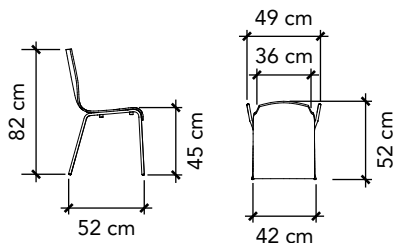

Table in suitable height for bar chairs or standing.
Table top is laminated.
Stem and base are powder coated.

Order Form Title:
- Table, bar

Colour:
 White

CHAIR - STANDARD

Stol - Standard

Description

Chair with seat height suitable for standard table.
The seat is laminated wood.
Frame is in brushed steel.
The chair is stackable.

Order Form Title:
- Chair, standard

Colour:

White

CHAIR - BAR

Stol - Barstol

Description

Bar chair with seat height suitable for bar table.
The seat is laminated wood.
Frame is in brushed steel.
The chair is stackable.

Graphics Dimensions:

Front:

Panel size: W 964 mm x H 950 mm
(Visible area: W 950 mm x H 936 mm)

Print INFO:

- Print ready PDF file
(or logo in vector format (EPS or AI))
- Add 10 mm bleed
- All text must be outlined
- All images must be 100 dpi
- All colors will be printed in CMYK

Insurance included.

Image above is an example of a 43" monitor.

Size info (with bezel*):

- 32" = W 708 x H 398 mm (768 x 458 mm)
- 43" = W 952 x H 535 mm (992 x 575 mm)
- 55" = W 1218 x H 685 mm (1258 x 725 mm)