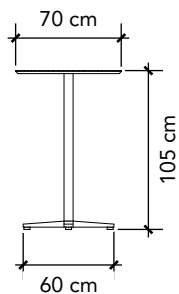

Bord - Standard

Description

Table in suitable height for standard chairs.
Table top is laminated.
Stem and base are powder coated.

Order Form Title:
- Table, standard

Colour:

TABLE - BAR

Bord - Barbord

Description

Table in suitable height for bar chairs or standing.
Table top is laminated.
Stem and base are powder coated.

Order Form Title:
- Table, bar

Colour:
 White

CHAIR - STANDARD

Stol - Standard

Description

Chair with seat height suitable for standard table.
The seat is laminated wood.
Frame is in brushed steel.
The chair is stackable.

Graphics Dimensions:

Front:

Panel size: W 964 mm x H 950 mm
(Visible area: W 950 mm x H 936 mm)

Print INFO:

- Print ready PDF file
(or logo in vector format (EPS or AI))
- Add 10 mm bleed
- All text must be outlined
- All images must be 100 dpi
- All colors will be printed in CMYK

Insurance included.

Image above is an example of a 43" monitor.

Size info (with bezel*):

- 32" = W 708 x H 398 mm (768 x 458 mm)
- 43" = W 952 x H 535 mm (992 x 575 mm)
- 55" = W 1218 x H 685 mm (1258 x 725 mm)