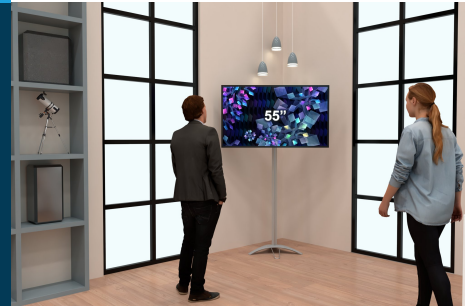

MONITOR FLOOR STAND

Fod til skærm

Description

Monitor floor stand for monitors up to 55".
The base is galvanized cast iron.
The stem is aluminum matte finish.

Monitor NOT included.

Maximum height for top of monitor = 2 m

Order Form Title:
- Monitor Floor Stand

Colour of stem + base: