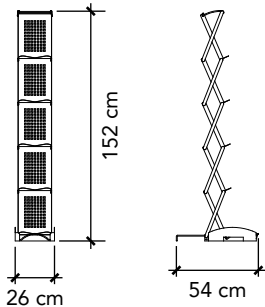

Order Form Title:
- Chair, standard

Colour:

White

CHAIR - BAR

Stol - Barstol

Description

Bar chair with seat height suitable for bar table.
The seat is laminated wood.
Frame is in brushed steel.
The chair is stackable.

Order Form Title:
- Chair, bar

Colour:

BROCHURE DISPLAY - SWING-UP

Brochureholder - Swing-Up

Description

Brochure stand in black powder-coated steel.
There are 5 shelves with room for A4 brochures.

Order Form Title:
- Brochure Stand, Swing-Up

Graphics Dimensions:

Front:

Panel size: W 964 mm x H 950 mm
(Visible area: W 950 mm x H 936 mm)

Print INFO:

- Print ready PDF file
(or logo in vector format (EPS or AI))
- Add 10 mm bleed
- All text must be outlined
- All images must be 100 dpi
- All colors will be printed in CMYK

Insurance included.

Image above is an example of a 43" monitor.

Size info (with bezel*):

- 32" = W 708 x H 398 mm (768 x 458 mm)
- 43" = W 952 x H 535 mm (992 x 575 mm)
- 55" = W 1218 x H 685 mm (1258 x 725 mm)