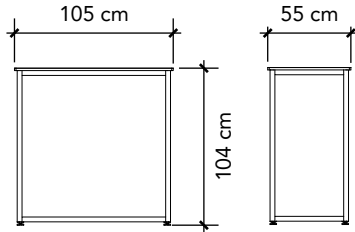

Order Form Title:
- Chair, standard

Colour:

White

CHAIR - BAR

Stol - Barstol

Description

Bar chair with seat height suitable for bar table.
The seat is laminated wood.
Frame is in brushed steel.
The chair is stackable.

Graphics Dimensions:

Front:

Panel size: W 964 mm x H 950 mm
(Visible area: W 950 mm x H 936 mm)

Print INFO:

- Print ready PDF file
(or logo in vector format (EPS or AI))
- Add 10 mm bleed
- All text must be outlined
- All images must be 100 dpi
- All colors will be printed in CMYK

Graphics Dimensions:

Low: W 2000 mm x H 500 mm

High: W 2000 mm x H 1000 mm

Print INFO:

- Print ready PDF file
(or logo in vector format (EPS or AI))
- Add 10 mm bleed
- All text must be outlined
- All images must be 100 dpi
- All colors will be printed in CMYK

Insurance included.

Image above is an example of a 43" monitor.

Size info (with bezel*):

- 32" = W 708 x H 398 mm (768 x 458 mm)
- 43" = W 952 x H 535 mm (992 x 575 mm)
- 55" = W 1218 x H 685 mm (1258 x 725 mm)