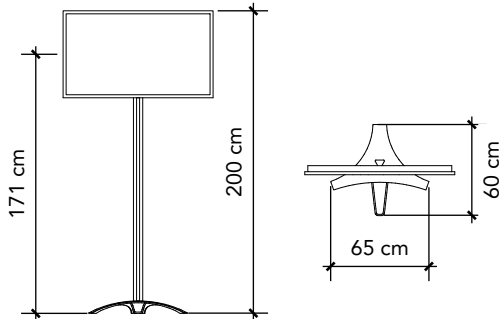

Order Form Title:
- Chair, standard

Colour:

White

CHAIR - BAR

Stol - Barstol

Description

Bar chair with seat height suitable for bar table.
The seat is laminated wood.
Frame is in brushed steel.
The chair is stackable.

Graphics Dimensions:

Front:

Panel size: W 964 mm x H 950 mm
(Visible area: W 950 mm x H 936 mm)

Print INFO:

- Print ready PDF file
(or logo in vector format (EPS or AI))
- Add 10 mm bleed
- All text must be outlined
- All images must be 100 dpi
- All colors will be printed in CMYK

Insurance included.

Image above is an example of a 43" monitor.

Size info (with bezel*):

- 32" = W 708 x H 398 mm (768 x 458 mm)
- 43" = W 952 x H 535 mm (992 x 575 mm)
- 55" = W 1218 x H 685 mm (1258 x 725 mm)

Monitor NOT included.

Maximum height for top of monitor = 2 m

Order Form Title:
- Monitor Floor Stand

Colour of stem + base: