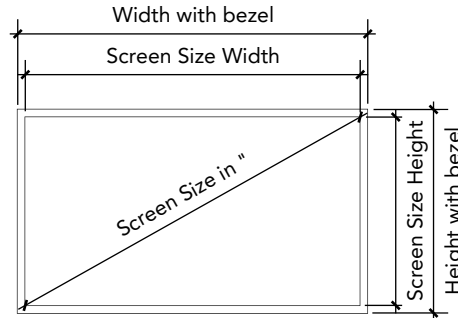

Order Form Title:

- Monitor, LED - 32"
- Monitor, LED - 43"
- Monitor, LED - 55"