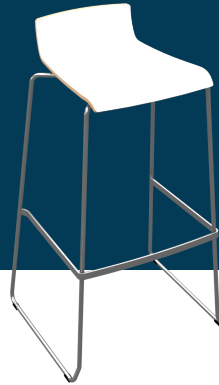

Bord - Standard

Description

Table in suitable height for standard chairs.
Table top is laminated.
Stem and base are powder coated.

Order Form Title:
- Table, standard

Colour:

TABLE - BAR

Bord - Barbord

Description

Table in suitable height for bar chairs or standing.
Table top is laminated.
Stem and base are powder coated.

Order Form Title:
- Table, bar

Colour:
 White

CHAIR - STANDARD

Stol - Standard

Description

Chair with seat height suitable for standard table.
The seat is laminated wood.
Frame is in brushed steel.
The chair is stackable.

Order Form Title:
- Chair, standard

Colour:

White

CHAIR - BAR

Stol - Barstol

Description

Bar chair with seat height suitable for bar table.
The seat is laminated wood.
Frame is in brushed steel.
The chair is stackable.

Order Form Title:
- Chair, bar

Colour:

BROCHURE DISPLAY - SWING-UP

Brochureholder - Swing-Up

Description

Brochure stand in black powder-coated steel.
There are 5 shelves with room for A4 brochures.

Order Form Title:
- Brochure Stand, Swing-Up