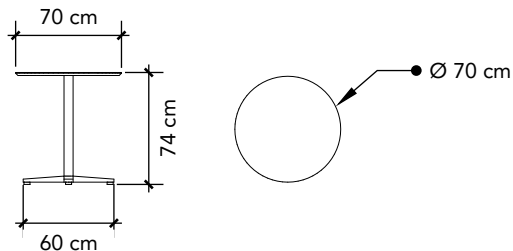

Bord - Standard

Description

Table in suitable height for standard chairs.
Table top is laminated.
Stem and base are powder coated.

Order Form Title:
- Table, standard

Colour:

TABLE - BAR

Bord - Barbord

Description

Table in suitable height for bar chairs or standing.
Table top is laminated.
Stem and base are powder coated.

Order Form Title:
- Table, bar

Colour:
 White

CHAIR - STANDARD

Stol - Standard

Description

Chair with seat height suitable for standard table.
The seat is laminated wood.
Frame is in brushed steel.
The chair is stackable.

Graphics Dimensions:

Front:

Panel size: W 964 mm x H 950 mm
(Visible area: W 950 mm x H 936 mm)

Print INFO:

- Print ready PDF file
(or logo in vector format (EPS or AI))
- Add 10 mm bleed
- All text must be outlined
- All images must be 100 dpi
- All colors will be printed in CMYK

Insurance included.

Image above is an example of a 43" monitor.

Size info (with bezel*):

- 32" = W 708 x H 398 mm (768 x 458 mm)
- 43" = W 952 x H 535 mm (992 x 575 mm)
- 55" = W 1218 x H 685 mm (1258 x 725 mm)