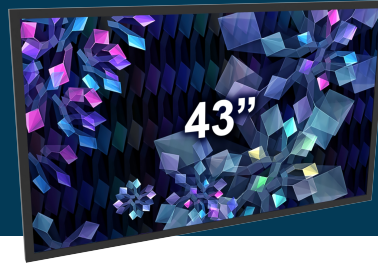

Insurance included.

Image above is an example of a 43" monitor.

Size info (with bezel*):

- 32" = W 708 x H 398 mm (768 x 458 mm)
- 43" = W 952 x H 535 mm (992 x 575 mm)
- 55" = W 1218 x H 685 mm (1258 x 725 mm)