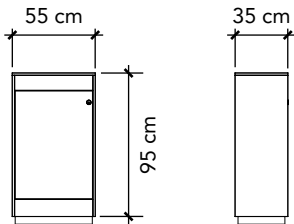

PODIUM - CABINET

Podie - Skab

Description

Podium with cabinet in a painted matte finish.
Used for product display (or monitor).
Lockable cabinet.
1 shelf in cabinet.

Order Form Title:

- Podium, cabinet - White
- Podium, cabinet - Black

Colour:

- White
- Black