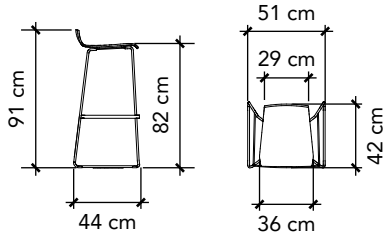

Table in suitable height for bar chairs or standing.
Table top is laminated.
Stem and base are powder coated.

Order Form Title:
- Table, bar

Colour:
 White

CHAIR - STANDARD

Stol - Standard

Description

Chair with seat height suitable for standard table.
The seat is laminated wood.
Frame is in brushed steel.
The chair is stackable.

Order Form Title:
- Chair, standard

Colour:

White

CHAIR - BAR

Stol - Barstol

Description

Bar chair with seat height suitable for bar table.
The seat is laminated wood.
Frame is in brushed steel.
The chair is stackable.

Graphics Dimensions:

Front:

Panel size: W 964 mm x H 950 mm
(Visible area: W 950 mm x H 936 mm)

Print INFO:

- Print ready PDF file
(or logo in vector format (EPS or AI))
- Add 10 mm bleed
- All text must be outlined
- All images must be 100 dpi
- All colors will be printed in CMYK

Insurance included.

Image above is an example of a 43" monitor.

Size info (with bezel*):

- 32" = W 708 x H 398 mm (768 x 458 mm)
- 43" = W 952 x H 535 mm (992 x 575 mm)
- 55" = W 1218 x H 685 mm (1258 x 725 mm)