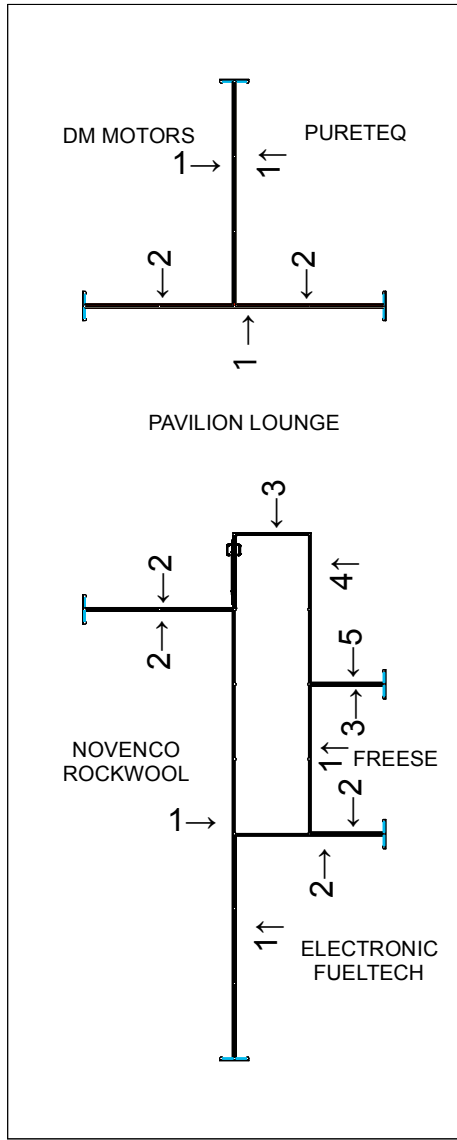

[TOP VIEW]

Scale: 1:100

BOOTH 2D-12

The gray stripes indicate areas of the foam-boards that will not be visible due to the overlapping of side panels

※All foam-boards are 2700mm high

[TOP VIEW]

Scale: 1:100

BOOTH 2E-12

The gray stripes indicate areas of the foam-boards that will not be visible due to the overlapping of side panels

※ All foam-boards are 2700mm high