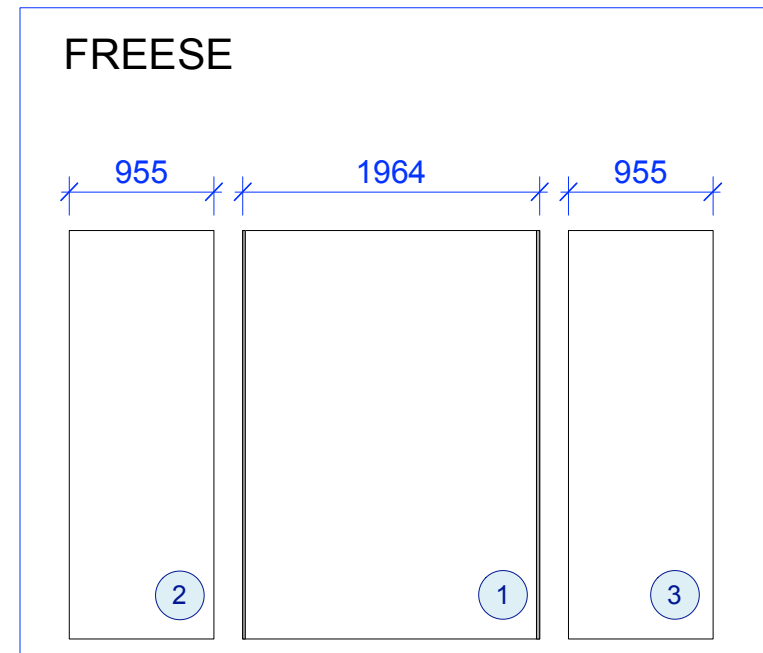

[TOP VIEW]

Scale: 1:100

BOOTH 2D-12

The gray stripes indicate areas of the foam-boards that will not be visible due to the overlapping of side panels

※All foam-boards are 2700mm high

[TOP VIEW]

Scale: 1:100

BOOTH 2E-12

The gray stripes indicate areas of the foam-boards that will not be visible due to the overlapping of side panels

※ All foam-boards are 2700mm high