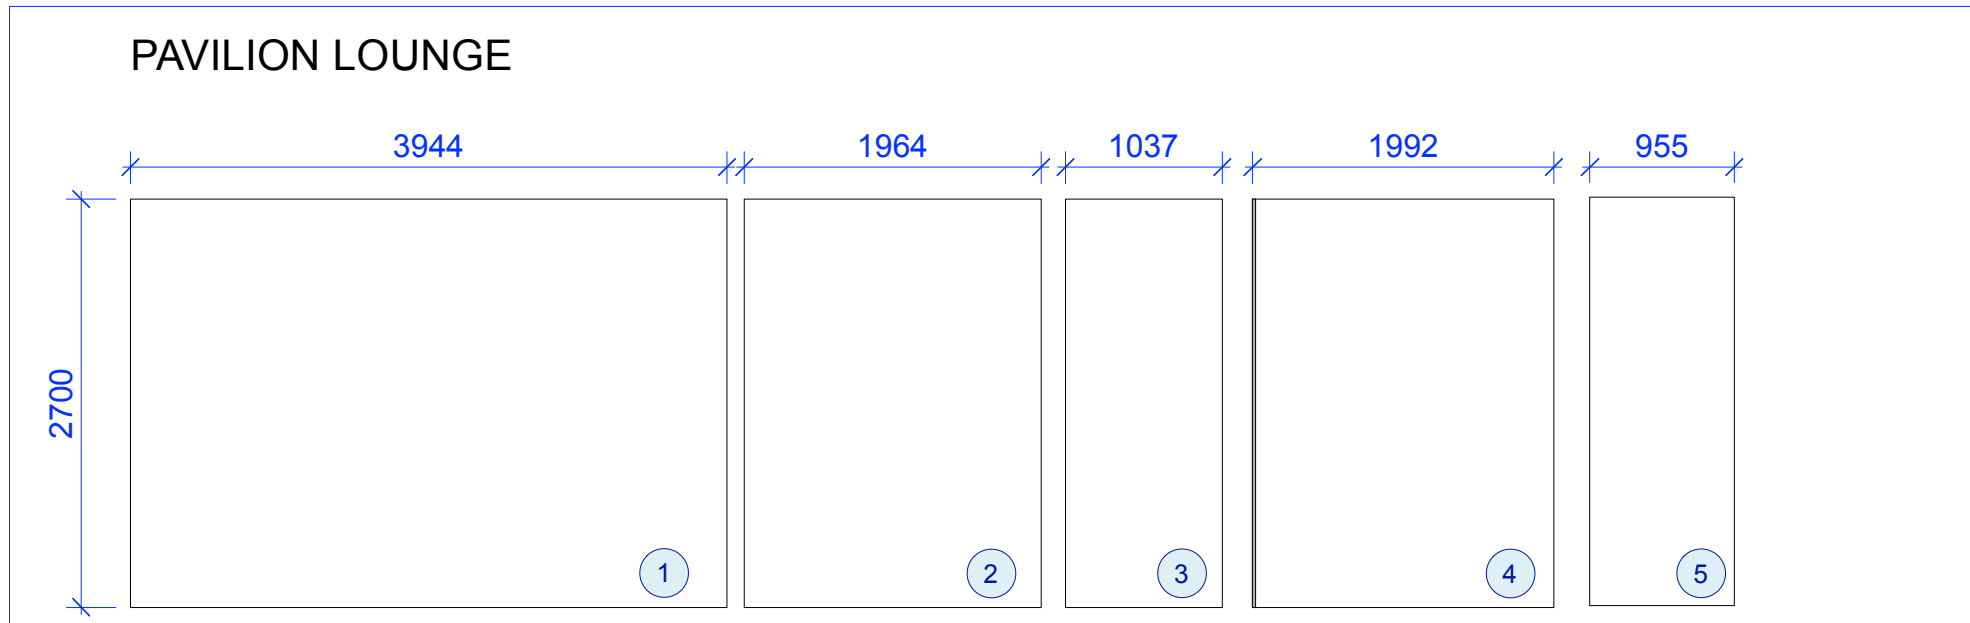

[TOP VIEW]

Scale: 1:100

BOOTH 2D-12

The gray stripes indicate areas of the foam-boards that will not be visible due to the overlapping of side panels

※All foam-boards are 2700mm high

[TOP VIEW]

Scale: 1:100

BOOTH 2E-12

The gray stripes indicate areas of the foam-boards that will not be visible due to the overlapping of side panels

※ All foam-boards are 2700mm high