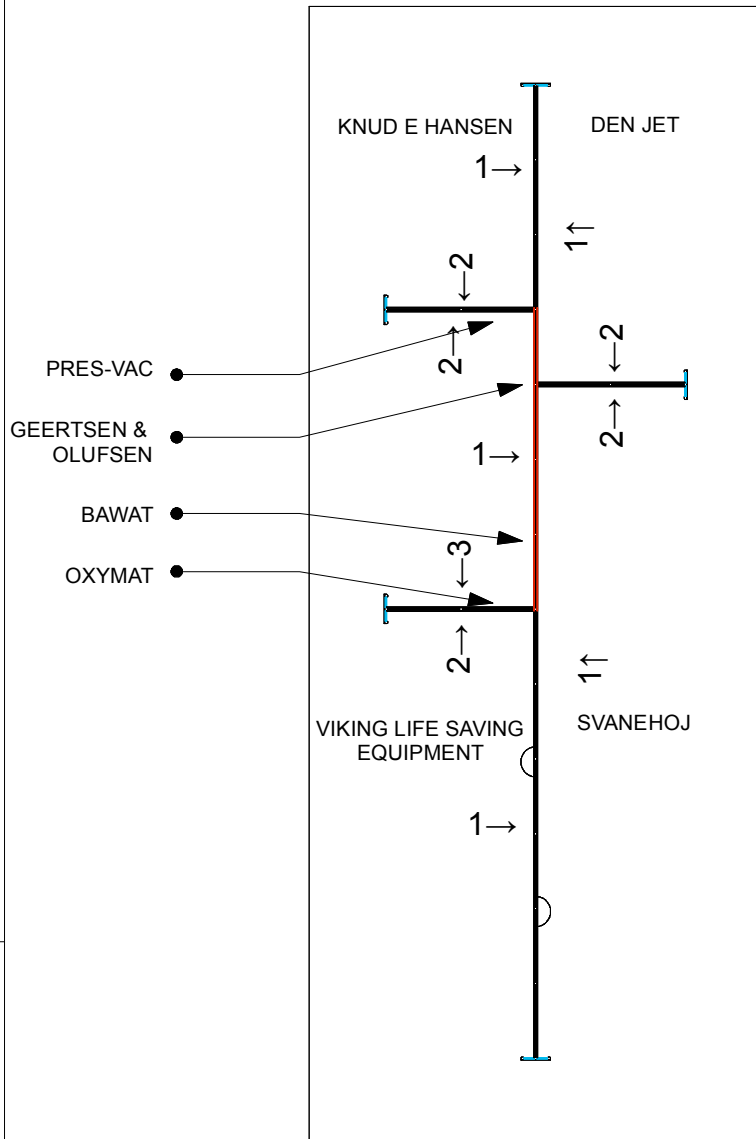

[TOP VIEW]

Scale: 1:100

BOOTH 2D-12

The gray stripes indicate areas of the foam-boards that will not be visible due to the overlapping of side panels

※All foam-boards are 2700mm high

[TOP VIEW]

Scale: 1:100

BOOTH 2E-12

The gray stripes indicate areas of the foam-boards that will not be visible due to the overlapping of side panels

※ All foam-boards are 2700mm high