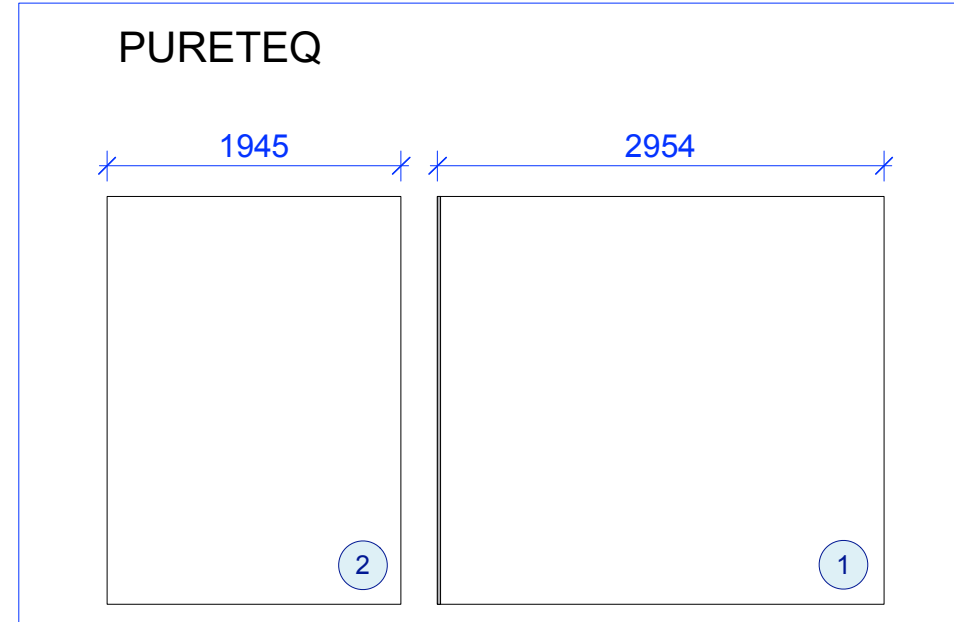

[TOP VIEW]

Scale: 1:100

BOOTH 2D-12

The gray stripes indicate areas of the foam-boards that will not be visible due to the overlapping of side panels

※All foam-boards are 2700mm high

[TOP VIEW]

Scale: 1:100

BOOTH 2E-12

The gray stripes indicate areas of the foam-boards that will not be visible due to the overlapping of side panels

※ All foam-boards are 2700mm high