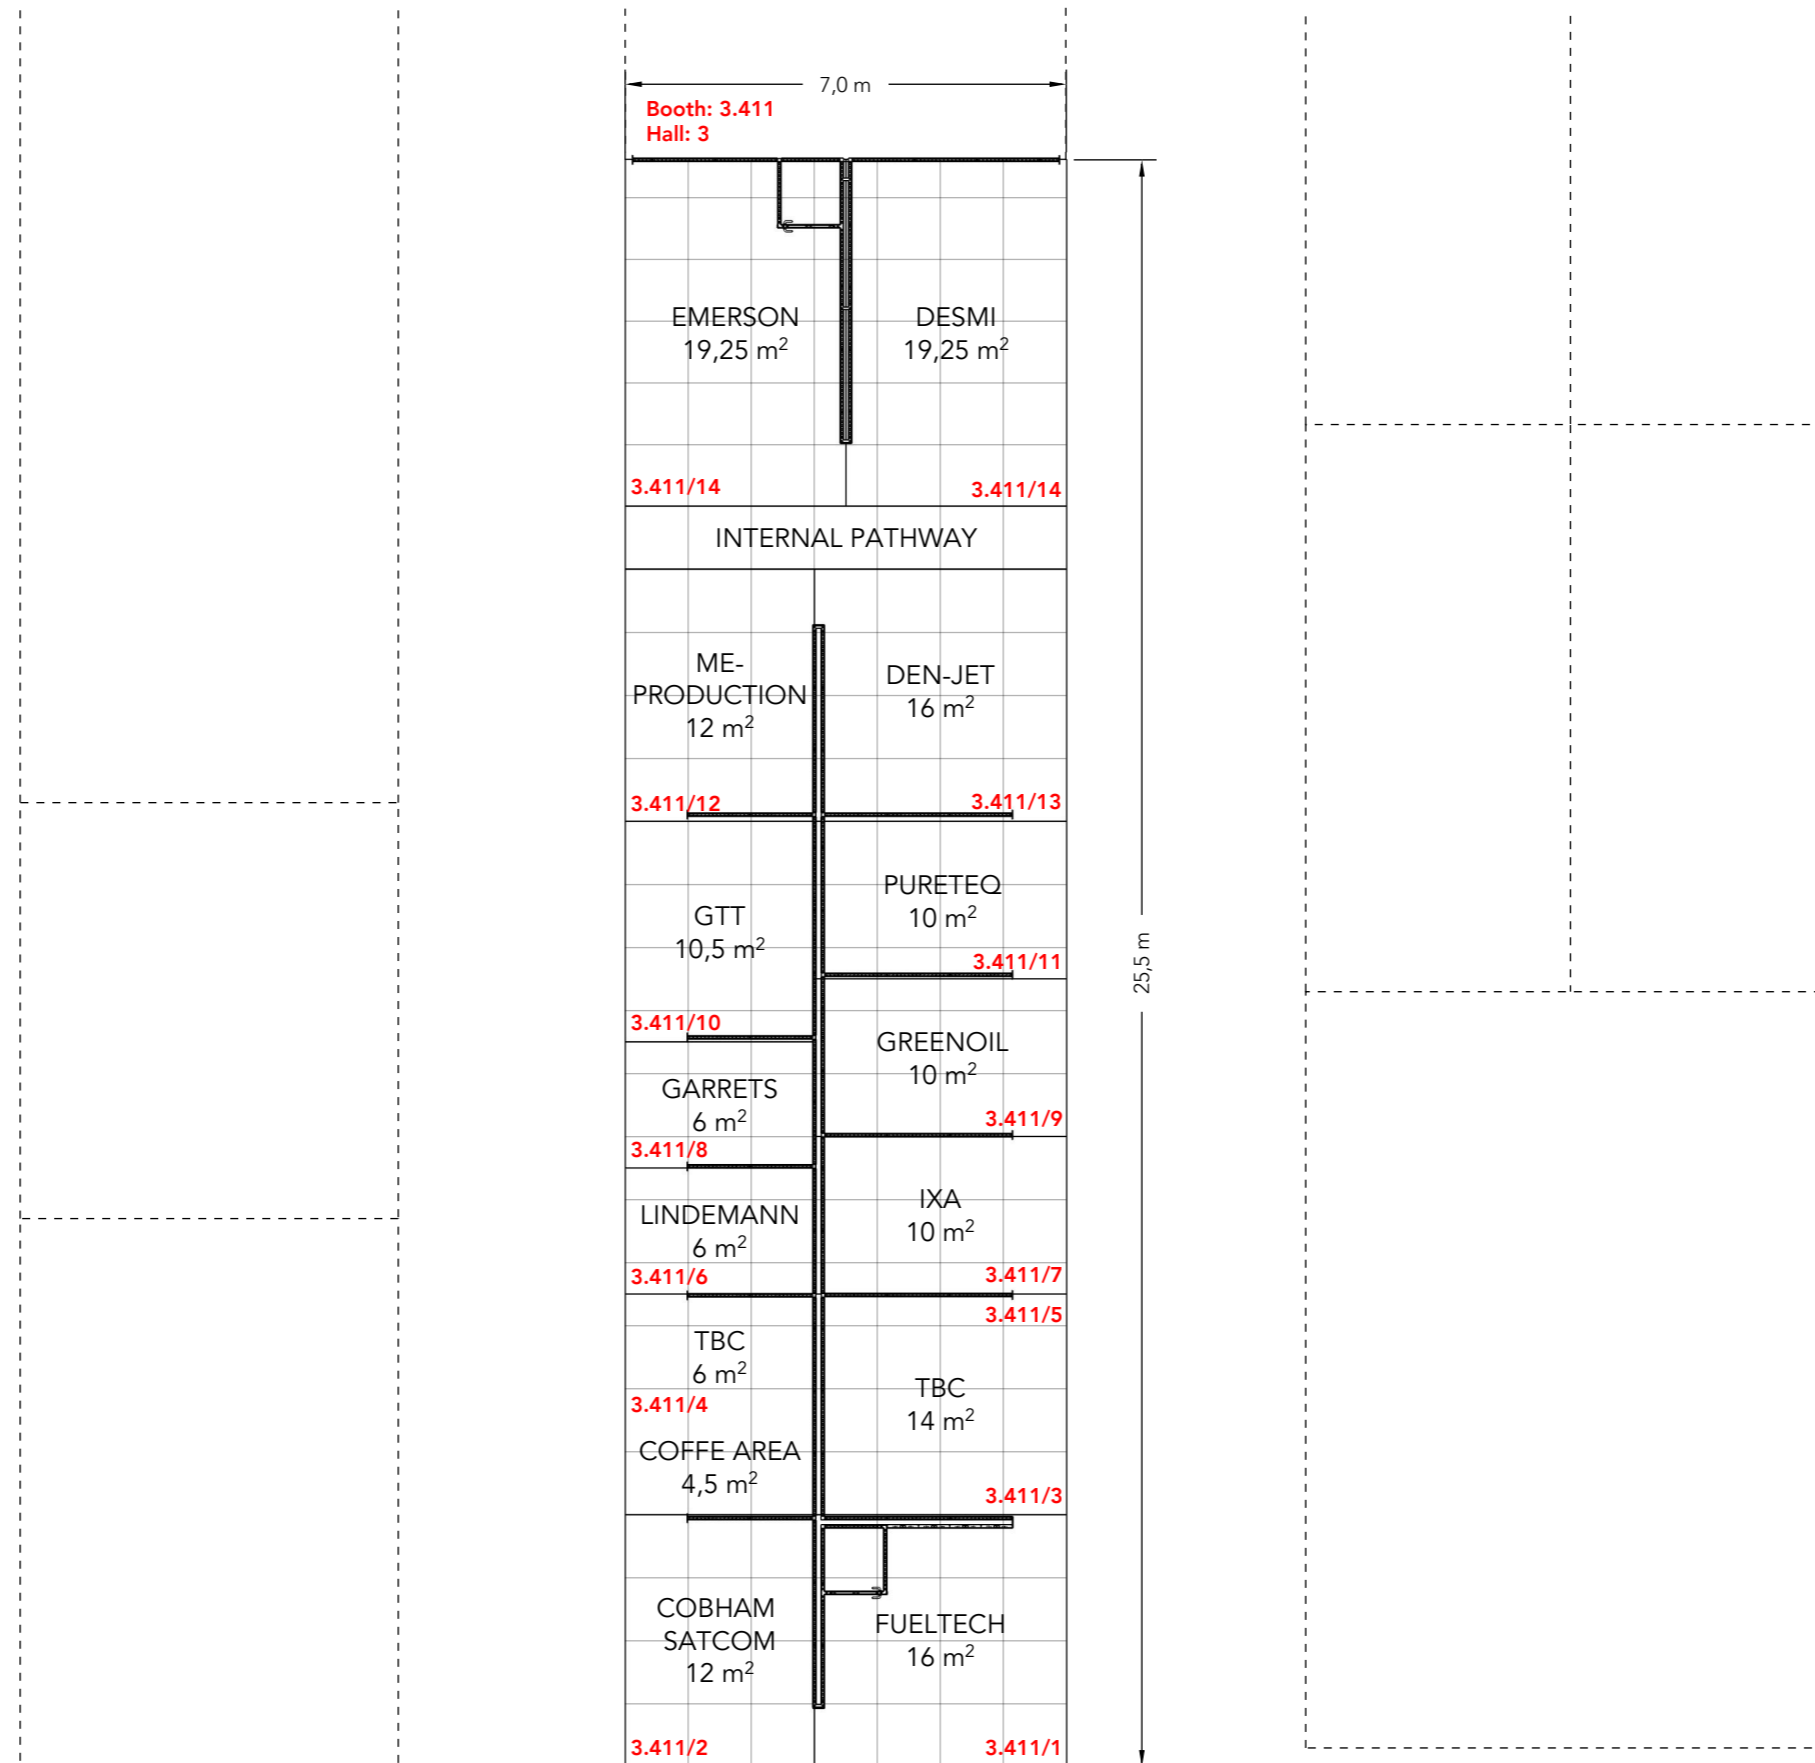

# 3D View 4

PAVILION OF DENMARK

PAVILION OF DENMARK

DL Make life flow  
DESIGN Make life flow

# Floor Plan