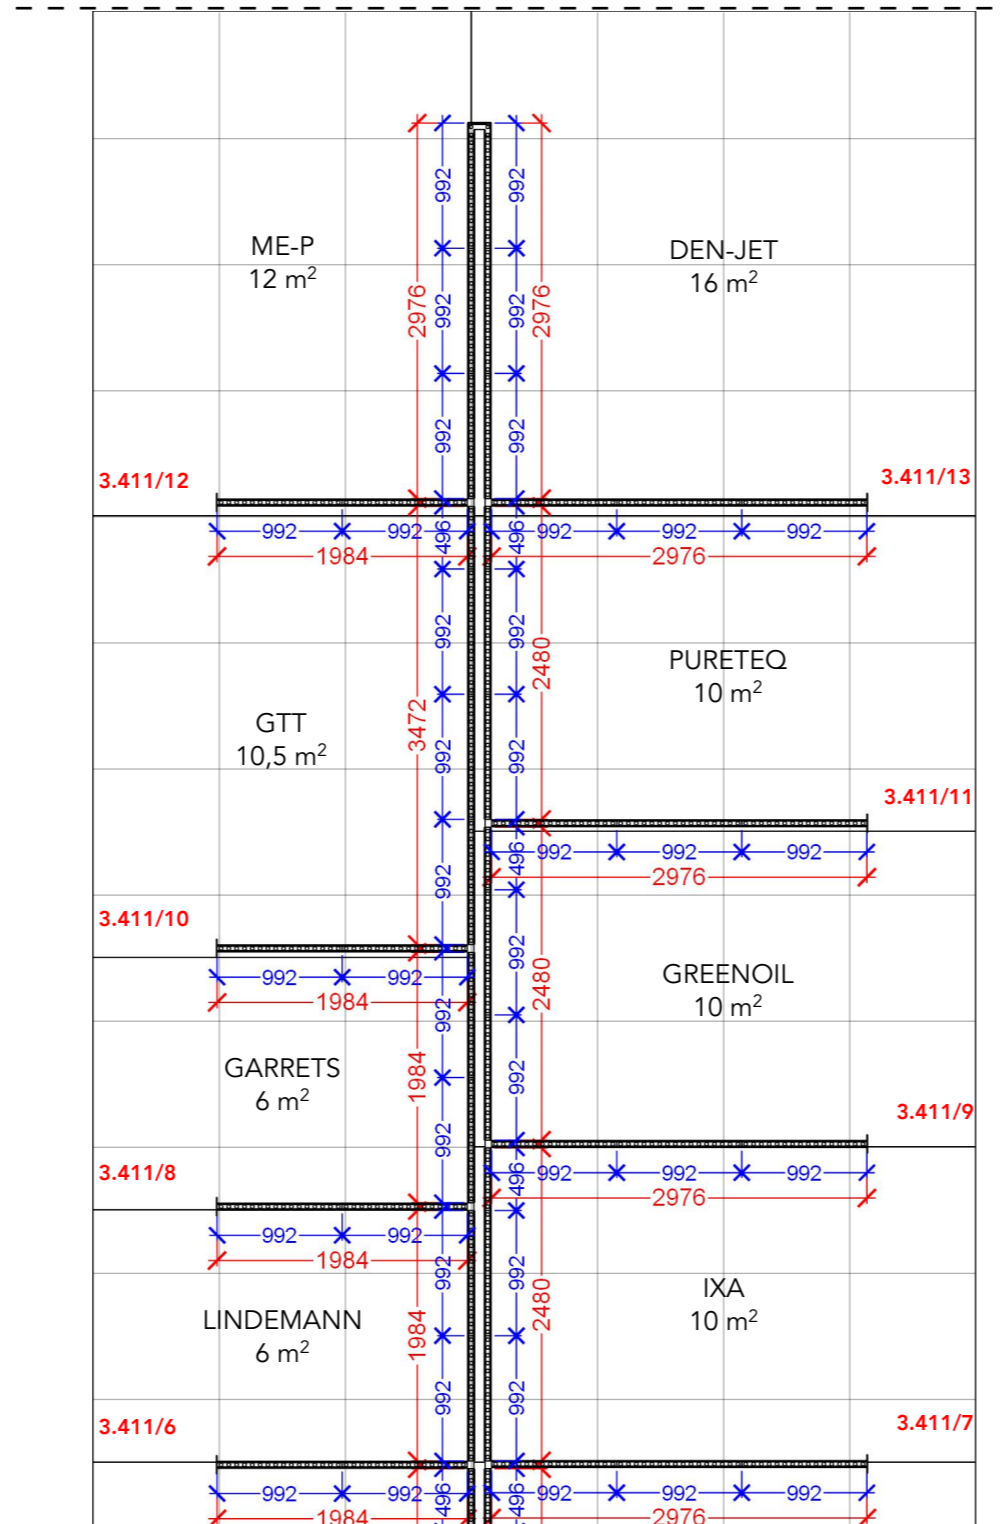

# Graphics Area 1

WALL HEIGHT: 2480mm

- Full size Fabric
- Single Frame Fabric

**ATTENTION:**  
WALL HEIGHT FOR FUELTECH  
SIDEWALL (TOWARDS TBC) IS:  
1488mm

Graphic dimensions for selected area

## Graphic dimensions for selected area