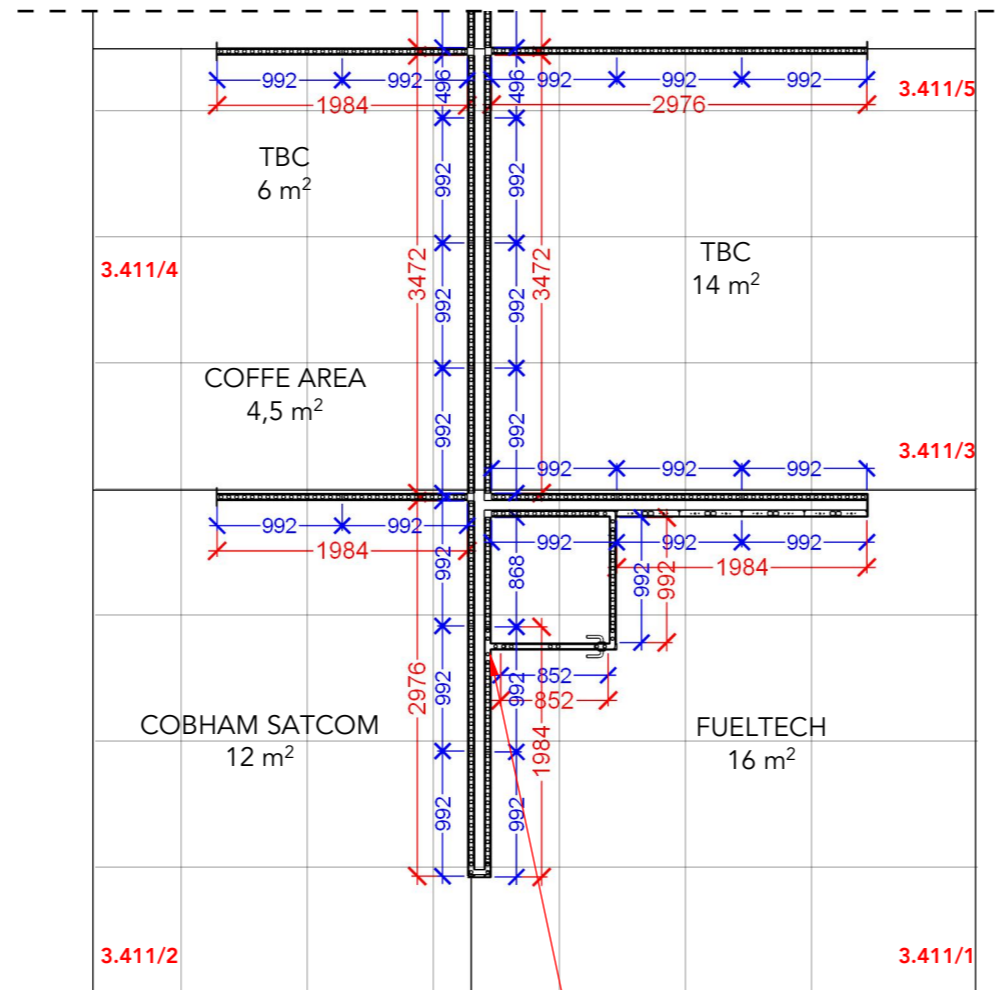

# Graphics Area 1

WALL HEIGHT: 2480mm

- Full size Fabric
- Single Frame Fabric

**ATTENTION:**  
WALL HEIGHT FOR FUELTECH  
SIDEWALL (TOWARDS TBC) IS:  
1488mm

Graphic dimensions for selected area

## Graphic dimensions for selected area