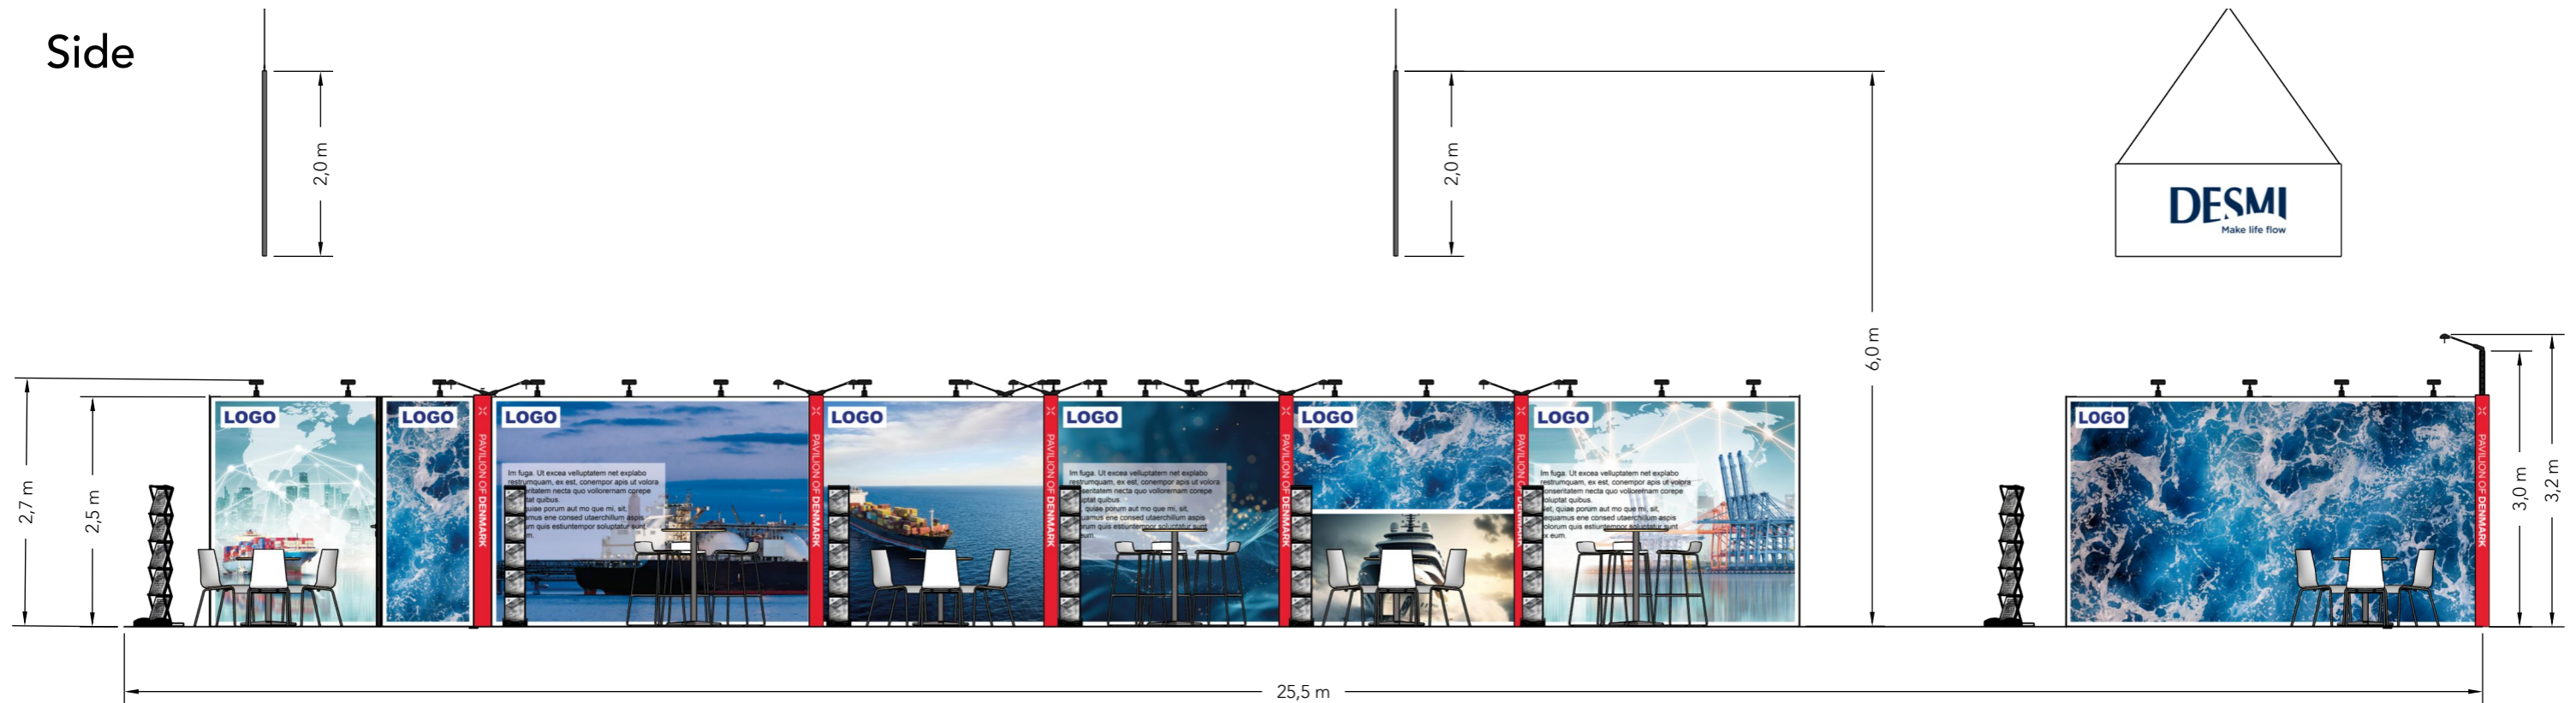

## Graphic dimensions for selected area

# Elevations

Front

Side

# Info

Client: Danish Export - Marine  
Exhibition: Posidonia 2026

Project no.: DMG-POS-26-06  
Designed By: TJ & SMH  
Hall: 3  
Booth: 3.411

Creation Date: 15.04.2026  
Revision Date: 28.04.2026  
Revision no.: 02