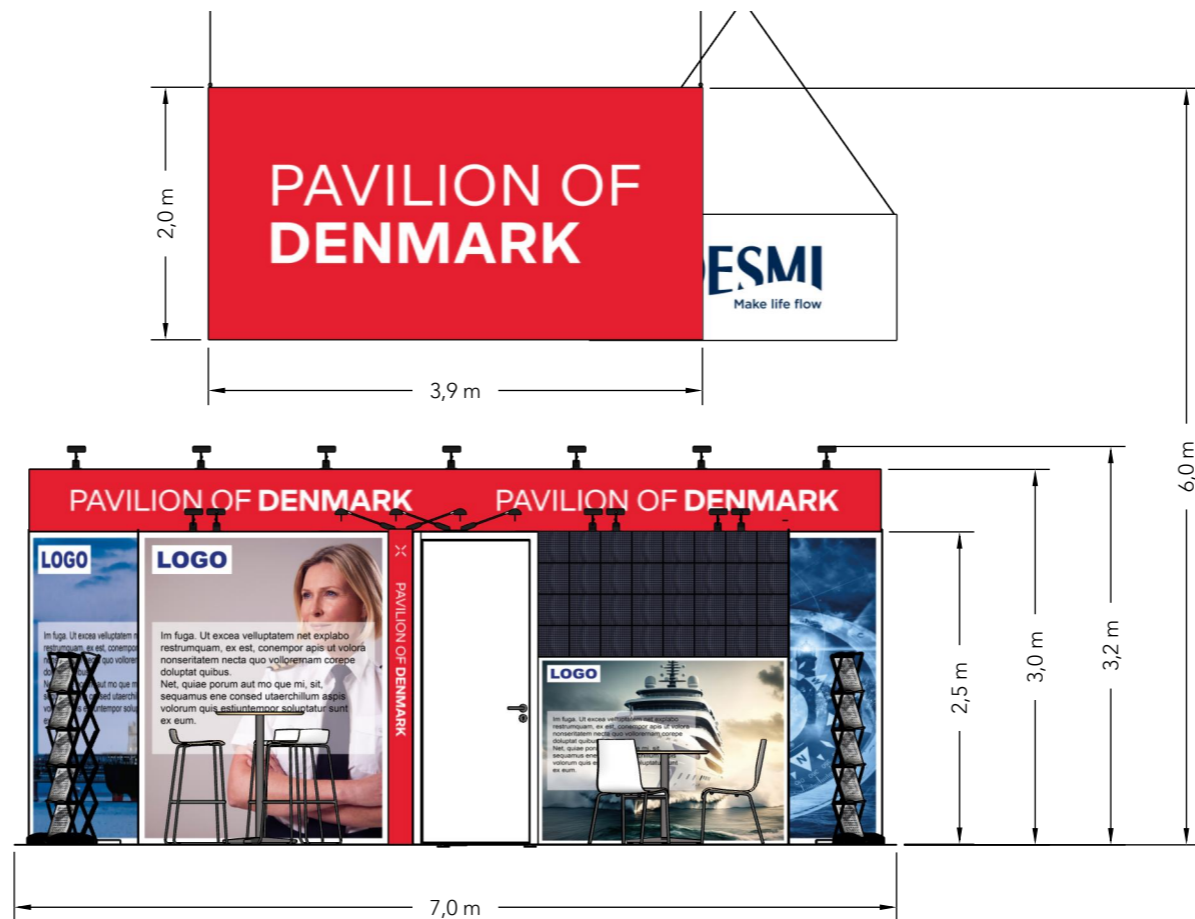

## Graphic dimensions for selected area

# Graphics Area 3

WALL HEIGHT: 2480mm

- Full size Fabric
- Single Frame Fabric

62mm covered by door. Visible area is 3410mm

# Elevations

Front

Side