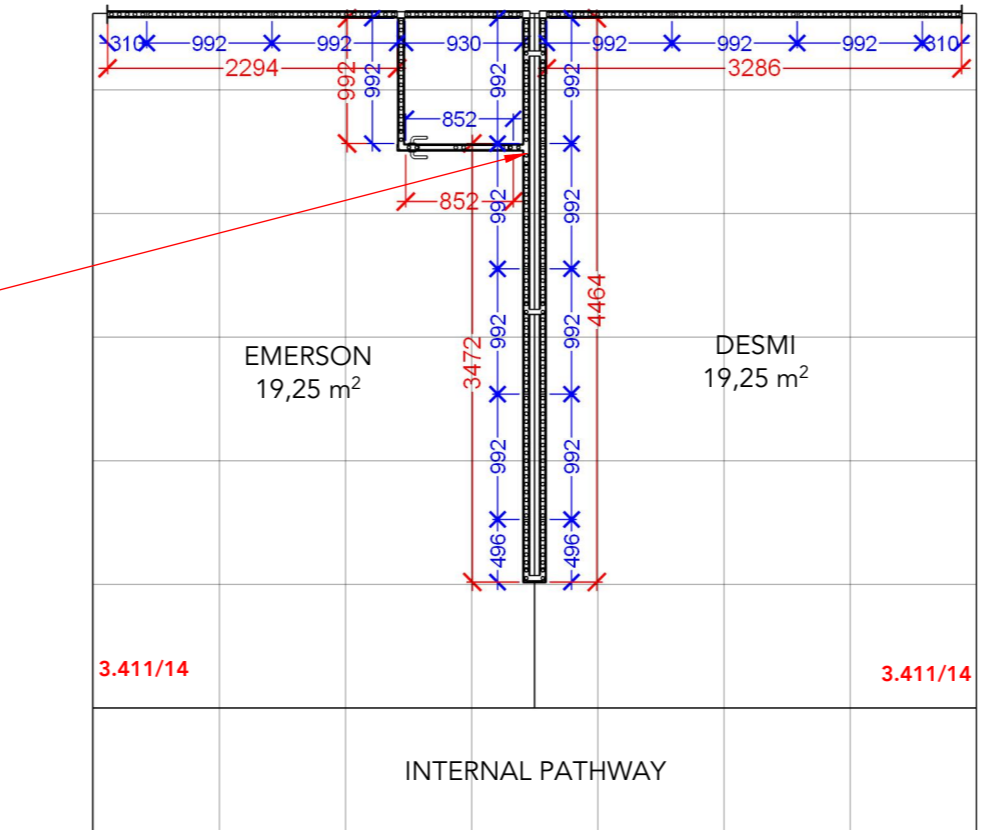

## Graphic dimensions for selected area

# Graphics Area 3

WALL HEIGHT: 2480mm

- Full size Fabric
- Single Frame Fabric

62mm covered by door. Visible area is 3410mm