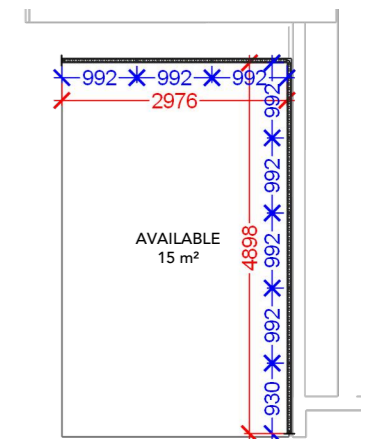

Page 6

DEN-JET

Graphic Dimensions - 1

WALL HEIGHT: 2480mm
DOOR HEIGHT: 2398mm
DOUBLE DOOR HEIGHT: 2393mm

- Full size Fabric
- Single Frame Fabric

PAVILION OF DENMARK
146 m²

ATTENTION:
62mm covered by storage.
Visible area is 1922x2480mm

BEVI
18 m²

WEILBACH
15 m²

Graphic Dimensions - 2

WALL HEIGHT: 2480mm
DOOR HEIGHT: 2398mm

- Full size Fabric
- Single Frame Fabric

Client: Danish Export - Marine
 Exhibition: SMM 2026

Project no.: DMG-SMM-26-09
 Designed By: TJ
 Hall: B1.EG
 Booth: Multi.

Graphic Dimensions - 3

ATTENTION: Graphics for this wall must be made in 2 versions. One with 2480mm in height and one with 1984mm in height.

ATTENTION: 62mm covered by storage. Visible area is 1922x2480mm

WALL HEIGHT: 2480mm
DOOR HEIGHT: 2398mm

- Full size Fabric
- Single Frame Fabric

ATTENTION: Sidewall is 3968mm high

Graphic Dimensions - 4

WALL HEIGHT: 2480mm
DOOR HEIGHT: 2398mm

■ Full size Fabric
■ Single Frame Fabric