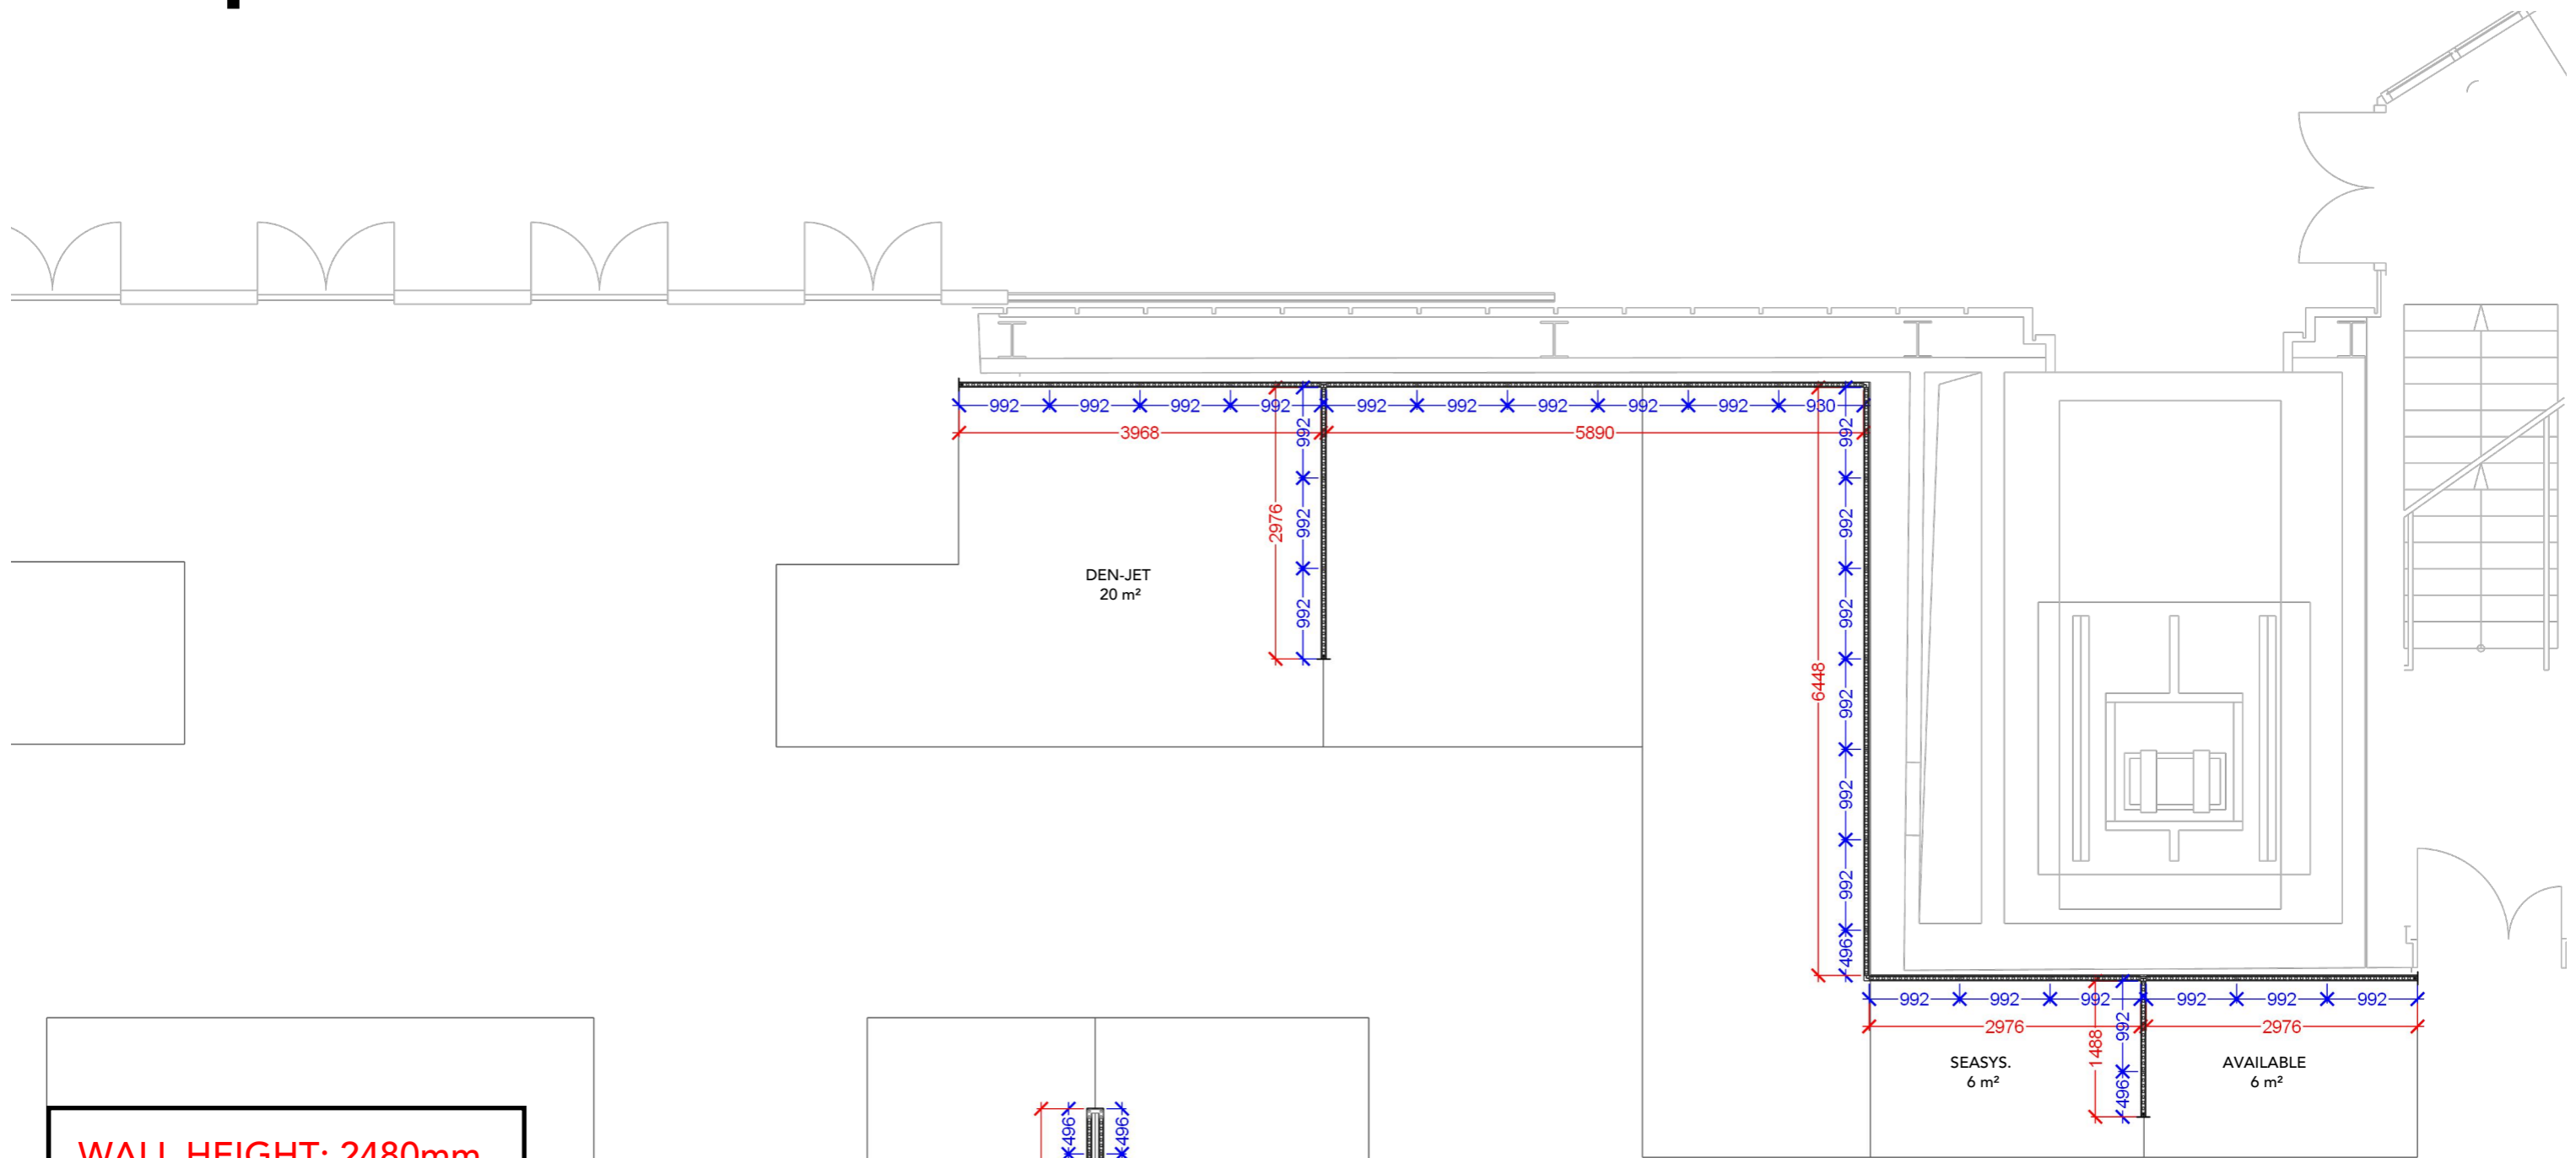

BEVI
18 m²

WEILBACH
15 m²

Graphic Dimensions - 2

WALL HEIGHT: 2480mm
DOOR HEIGHT: 2398mm

- Full size Fabric
- Single Frame Fabric

Client: Danish Export - Marine
 Exhibition: SMM 2026

Project no.: DMG-SMM-26-09
 Designed By: TJ
 Hall: B1.EG
 Booth: Multi.

Graphic Dimensions - 3

ATTENTION: Graphics for this wall must be made in 2 versions. One with 2480mm in height and one with 1984mm in height.

ATTENTION: 62mm covered by storage. Visible area is 1922x2480mm

WALL HEIGHT: 2480mm
DOOR HEIGHT: 2398mm

- Full size Fabric
- Single Frame Fabric

ATTENTION: Sidewall is 3968mm high

Graphic Dimensions - 4

WALL HEIGHT: 2480mm
DOOR HEIGHT: 2398mm

■ Full size Fabric
■ Single Frame Fabric

WALL HEIGHT: 2480mm
DOOR HEIGHT: 2398mm

- Full size Fabric
- Single Frame Fabric

LR MA.
14 m²

NORD HAVN
16 m²

SEASYS.
6 m²

AVAILABLE
6 m²

Info

Client: Danish Export - Marine
Exhibition: SMM 2026