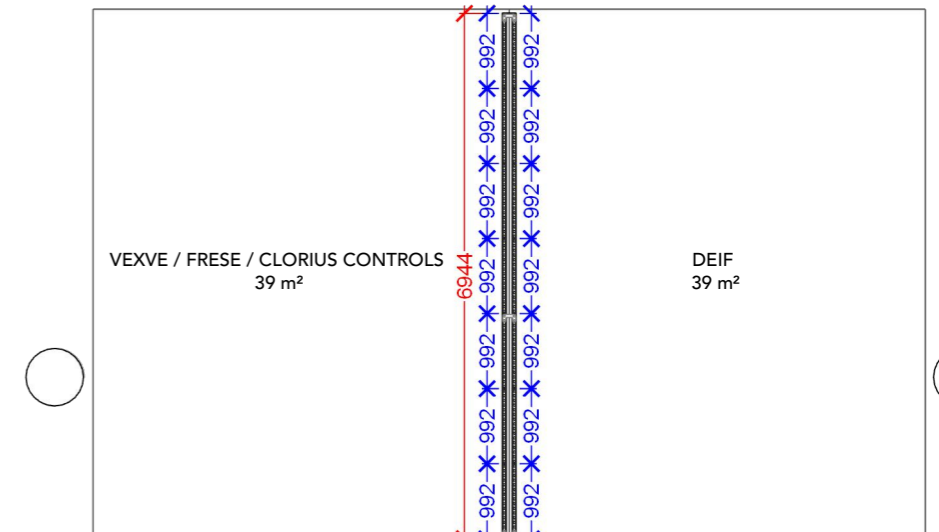

Page 6

DEN-JET

Graphic Dimensions - 1

WALL HEIGHT: 2480mm
DOOR HEIGHT: 2398mm
DOUBLE DOOR HEIGHT: 2393mm

- Full size Fabric
- Single Frame Fabric

PAVILION OF DENMARK
146 m²

ATTENTION:
62mm covered by storage.
Visible area is 1922x2480mm

BEVI
18 m²

WEILBACH
15 m²

Graphic Dimensions - 2

WALL HEIGHT: 2480mm
DOOR HEIGHT: 2398mm

- Full size Fabric
- Single Frame Fabric

Client: Danish Export - Marine
 Exhibition: SMM 2026

Project no.: DMG-SMM-26-09
 Designed By: TJ
 Hall: B1.EG
 Booth: Multi.

Graphic Dimensions - 3

ATTENTION: Graphics for this wall must be made in 2 versions. One with 2480mm in height and one with 1984mm in height.

ATTENTION: 62mm covered by storage. Visible area is 1922x2480mm

WALL HEIGHT: 2480mm
DOOR HEIGHT: 2398mm

- Full size Fabric
- Single Frame Fabric

ATTENTION: Sidewall is 3968mm high

Graphic Dimensions - 4

WALL HEIGHT: 2480mm
DOOR HEIGHT: 2398mm

■ Full size Fabric
■ Single Frame Fabric