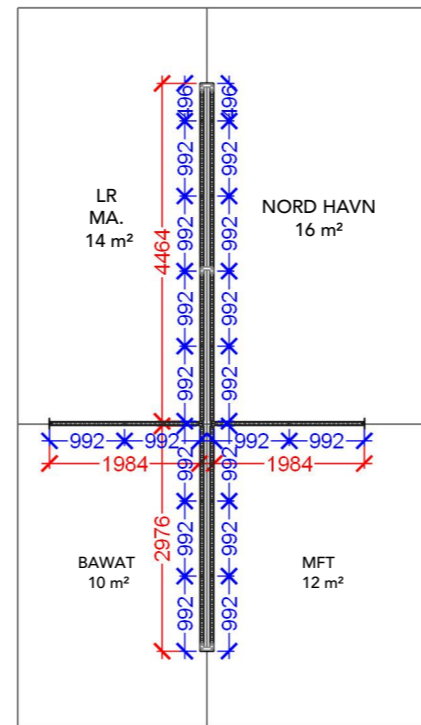

BEVI
18 m²

WEILBACH
15 m²

Graphic Dimensions - 2

WALL HEIGHT: 2480mm
DOOR HEIGHT: 2398mm

- Full size Fabric
- Single Frame Fabric

Client: Danish Export - Marine
 Exhibition: SMM 2026

Project no.: DMG-SMM-26-09
 Designed By: TJ
 Hall: B1.EG
 Booth: Multi.

Graphic Dimensions - 3

ATTENTION: Graphics for this wall must be made in 2 versions. One with 2480mm in height and one with 1984mm in height.

ATTENTION: 62mm covered by storage. Visible area is 1922x2480mm

WALL HEIGHT: 2480mm
DOOR HEIGHT: 2398mm

- Full size Fabric
- Single Frame Fabric

ATTENTION: Sidewall is 3968mm high

Graphic Dimensions - 4

WALL HEIGHT: 2480mm
DOOR HEIGHT: 2398mm

■ Full size Fabric
■ Single Frame Fabric

WALL HEIGHT: 2480mm
DOOR HEIGHT: 2398mm

- Full size Fabric
- Single Frame Fabric

LR MA.
14 m²

NORD HAVN
16 m²

SEASYS.
6 m²

AVAILABLE
6 m²

Info

Client: Danish Export - Marine
Exhibition: SMM 2026