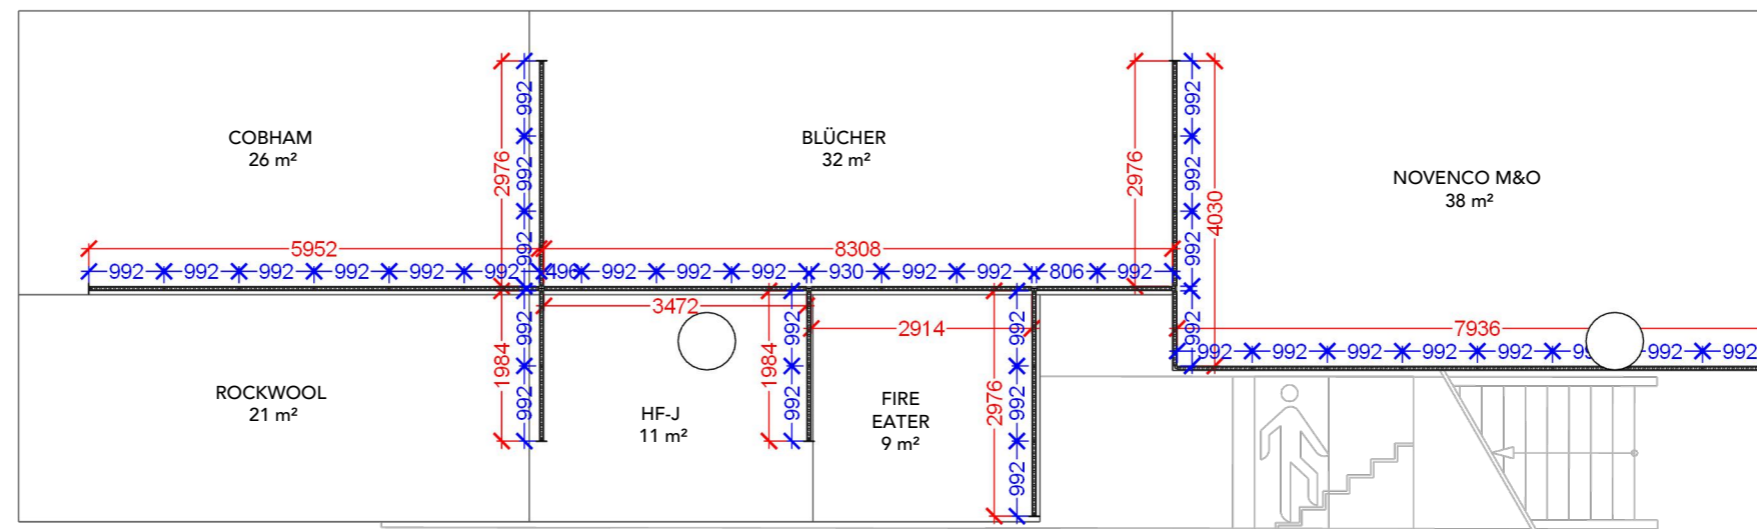

BEVI
18 m²

WEILBACH
15 m²

Graphic Dimensions - 2

WALL HEIGHT: 2480mm
DOOR HEIGHT: 2398mm

- Full size Fabric
- Single Frame Fabric

Client: Danish Export - Marine
 Exhibition: SMM 2026

Project no.: DMG-SMM-26-09
 Designed By: TJ
 Hall: B1.EG
 Booth: Multi.

Graphic Dimensions - 3

ATTENTION: Graphics for this wall must be made in 2 versions. One with 2480mm in height and one with 1984mm in height.

ATTENTION: 62mm covered by storage. Visible area is 1922x2480mm

WALL HEIGHT: 2480mm
DOOR HEIGHT: 2398mm

- Full size Fabric
- Single Frame Fabric

ATTENTION: Sidewall is 3968mm high

Graphic Dimensions - 4

WALL HEIGHT: 2480mm
DOOR HEIGHT: 2398mm

■ Full size Fabric
■ Single Frame Fabric

WALL HEIGHT: 2480mm
DOOR HEIGHT: 2398mm

- Full size Fabric
- Single Frame Fabric

LR MA.
14 m²

NORD HAVN
16 m²

SEASYS.
6 m²

AVAILABLE
6 m²

Info

Client: Danish Export - Marine
Exhibition: SMM 2026