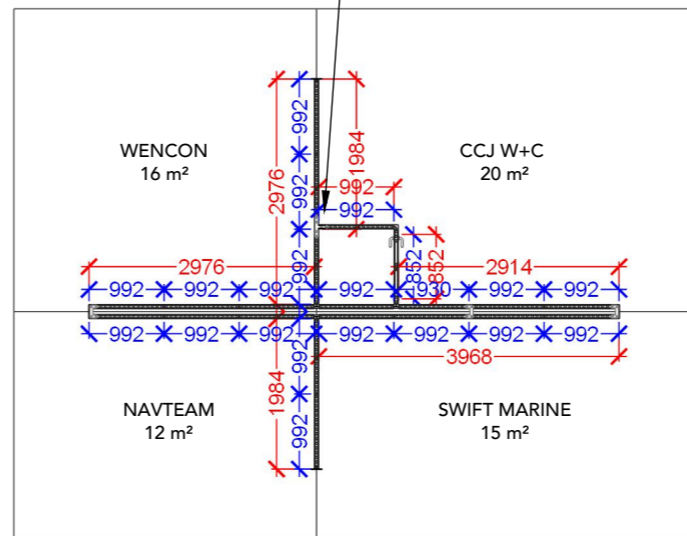

BEVI
18 m²

WEILBACH
15 m²

Graphic Dimensions - 2

WALL HEIGHT: 2480mm
DOOR HEIGHT: 2398mm

- Full size Fabric
- Single Frame Fabric

Client: Danish Export - Marine
 Exhibition: SMM 2026

Project no.: DMG-SMM-26-09
 Designed By: TJ
 Hall: B1.EG
 Booth: Multi.

Creation Date: 19.05.2026
 Revision Date: 19.05.2026
 Revision no.:

The drawing is indicative and without responsibility. The drawing is NOT to scale. The stand-builder will have the final call in all decisions regarding stability and security. Some products are only shown to indicate locations, but not the actual product as this product may be changed. All design is subject to copyright by Compass Fairs A/S and Standesign A/S

Graphic Dimensions - 3

ATTENTION: Graphics for this wall must be made in 2 versions. One with 2480mm in height and one with 1984mm in height.

ATTENTION: 62mm covered by storage. Visible area is 1922x2480mm

WALL HEIGHT: 2480mm
DOOR HEIGHT: 2398mm

- Full size Fabric
- Single Frame Fabric

ATTENTION: Sidewall is 3968mm high

Graphic Dimensions - 4

WALL HEIGHT: 2480mm
DOOR HEIGHT: 2398mm

■ Full size Fabric
■ Single Frame Fabric