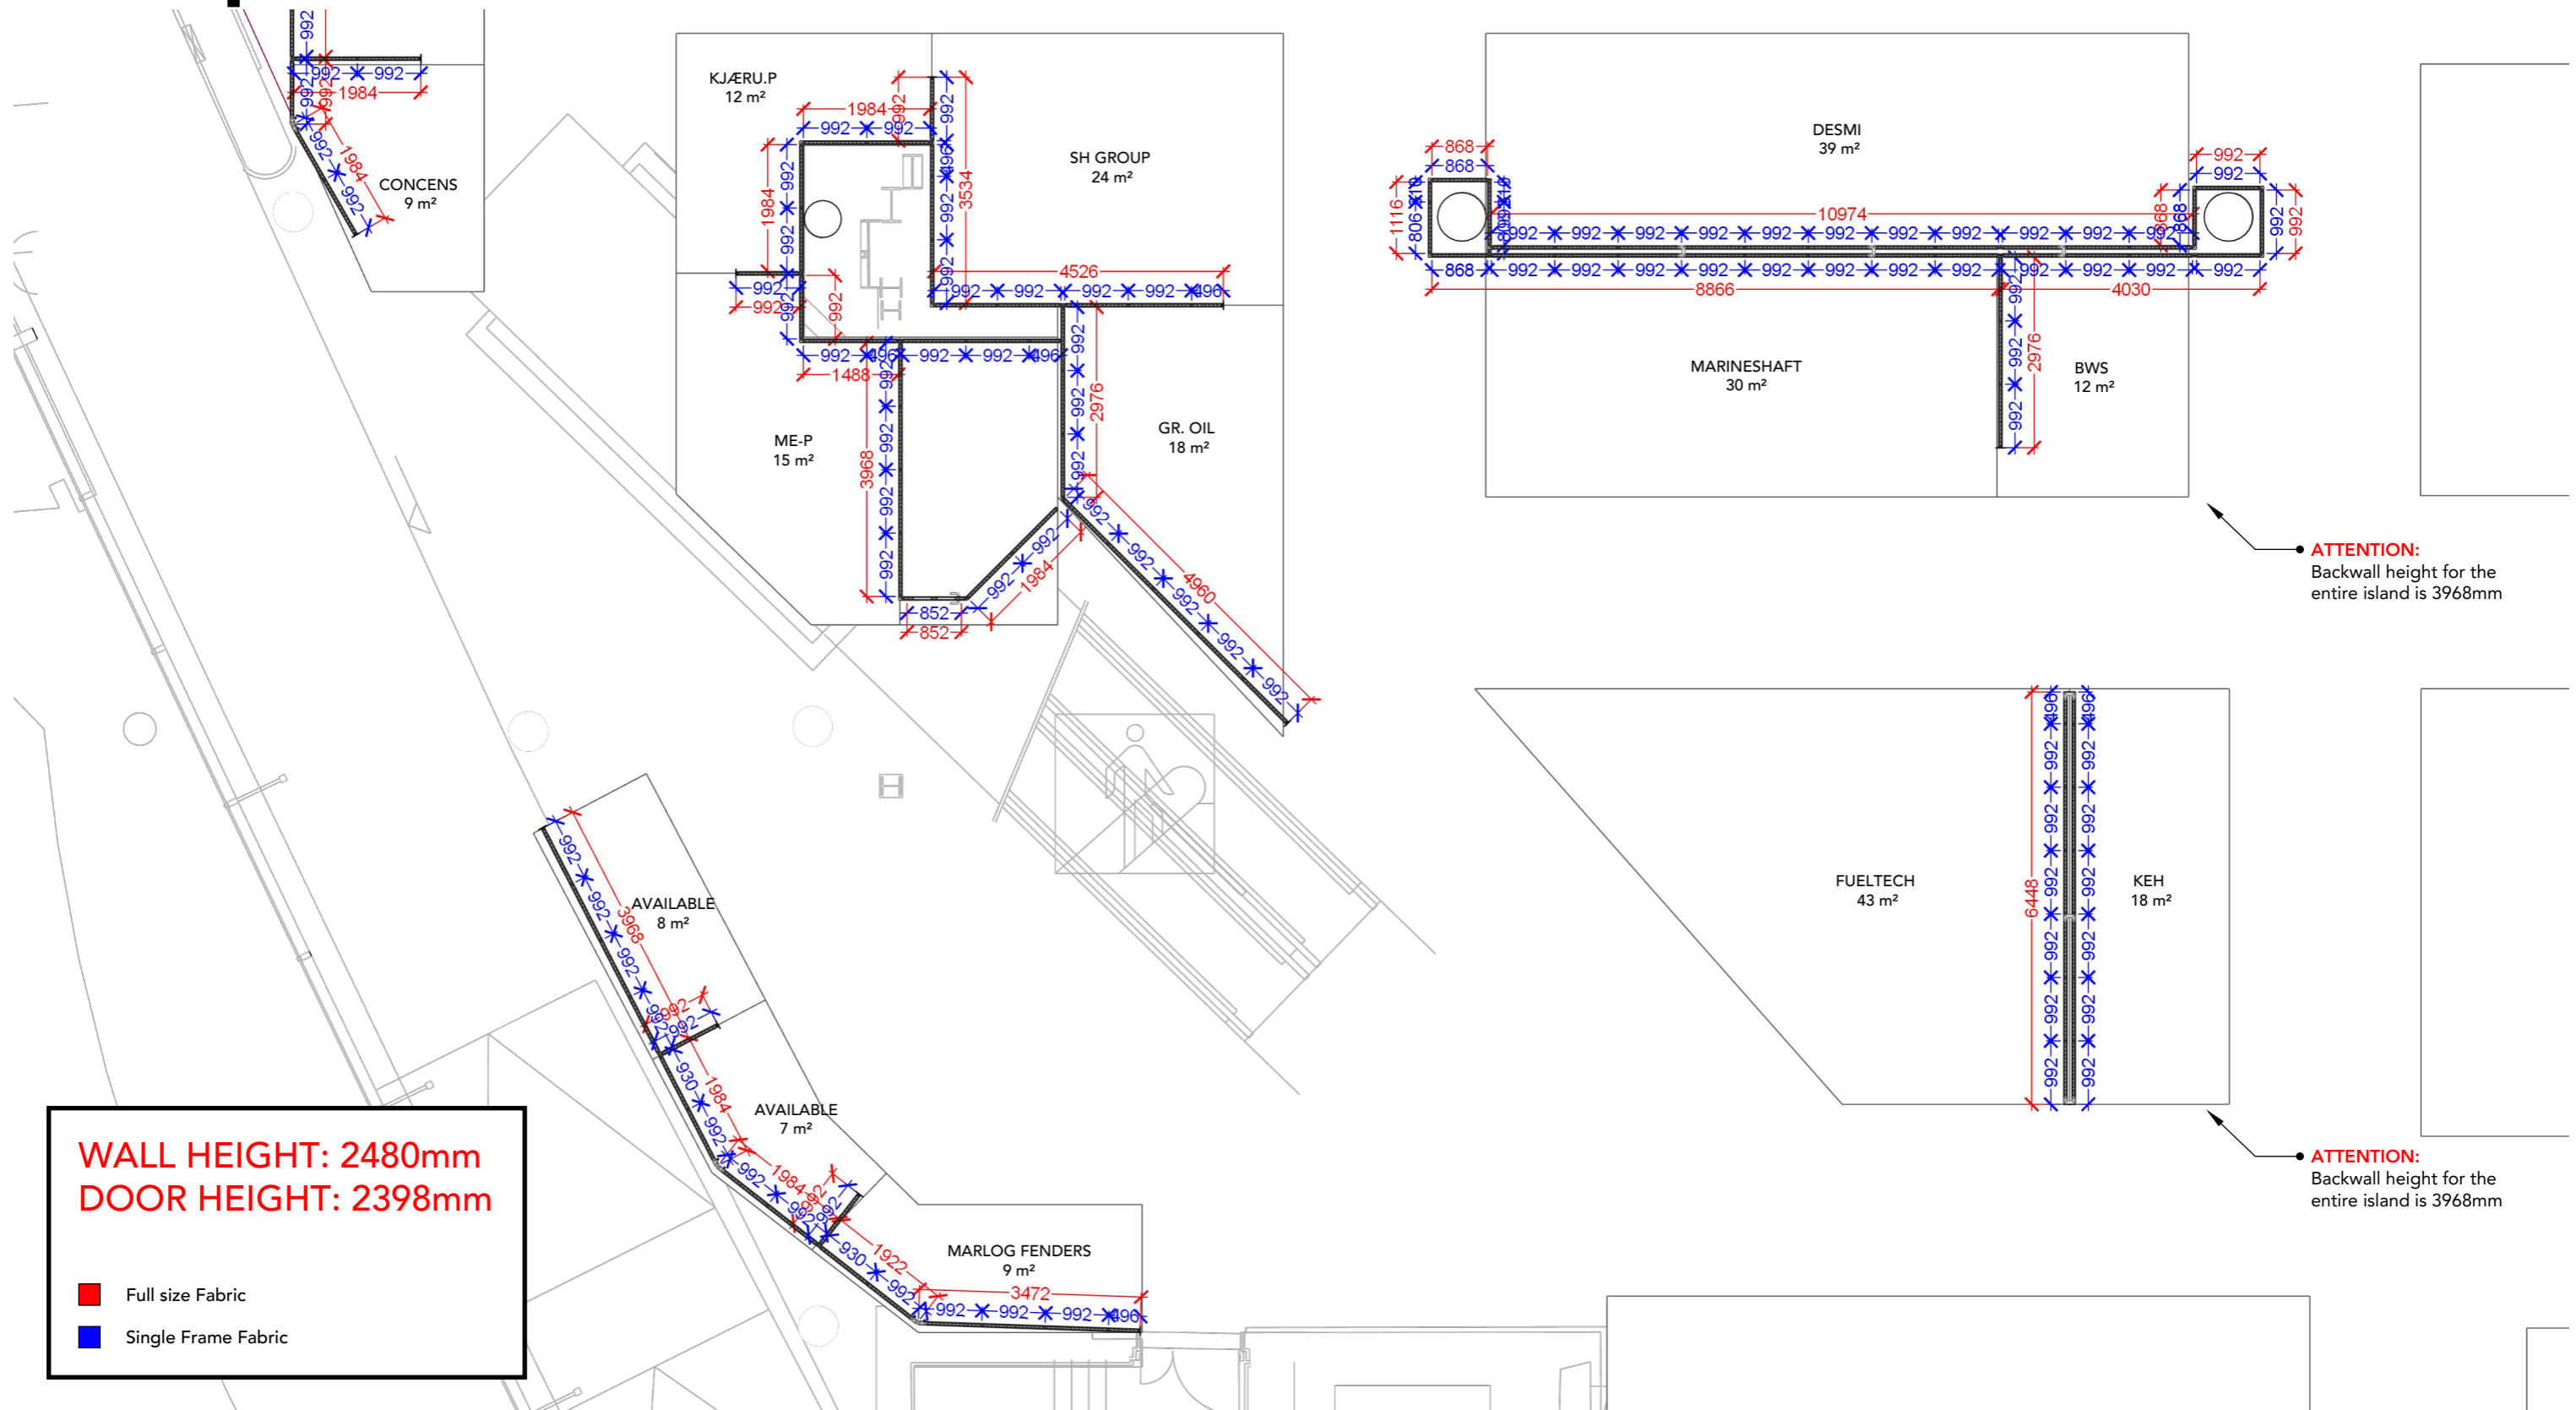

Page 6

DEN-JET

Graphic Dimensions - 1

WALL HEIGHT: 2480mm
DOOR HEIGHT: 2398mm
DOUBLE DOOR HEIGHT: 2393mm

- Full size Fabric
- Single Frame Fabric

PAVILION OF DENMARK
146 m²

ATTENTION:
62mm covered by storage.
Visible area is 1922x2480mm

BEVI
18 m²

WEILBACH
15 m²

Graphic Dimensions - 2

WALL HEIGHT: 2480mm
DOOR HEIGHT: 2398mm

- Full size Fabric
- Single Frame Fabric

Client: Danish Export - Marine
 Exhibition: SMM 2026

Project no.: DMG-SMM-26-09
 Designed By: TJ
 Hall: B1.EG
 Booth: Multi.

Graphic Dimensions - 3

ATTENTION: Graphics for this wall must be made in 2 versions. One with 2480mm in height and one with 1984mm in height.

ATTENTION: 62mm covered by storage. Visible area is 1922x2480mm

WALL HEIGHT: 2480mm
DOOR HEIGHT: 2398mm

- Full size Fabric
- Single Frame Fabric

ATTENTION: Sidewall is 3968mm high

Graphic Dimensions - 4

WALL HEIGHT: 2480mm
DOOR HEIGHT: 2398mm

■ Full size Fabric
■ Single Frame Fabric