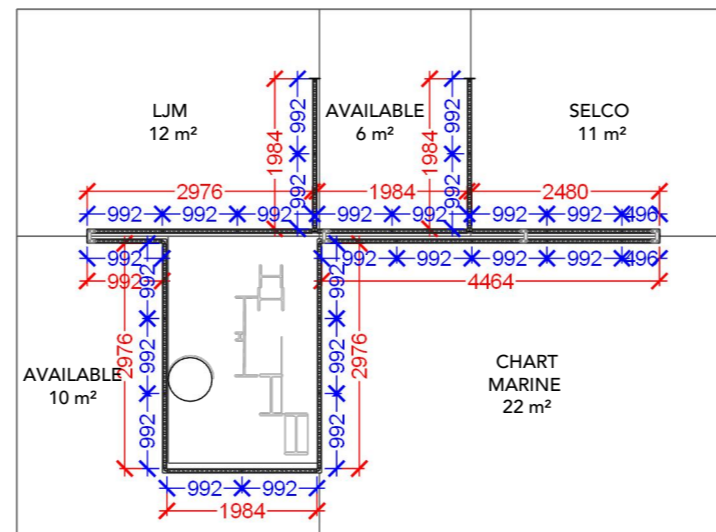

Page 6

DEN-JET

Graphic Dimensions - 1

WALL HEIGHT: 2480mm
DOOR HEIGHT: 2398mm
DOUBLE DOOR HEIGHT: 2393mm

- Full size Fabric
- Single Frame Fabric

PAVILION OF DENMARK
146 m²

ATTENTION:
62mm covered by storage.
Visible area is 1922x2480mm

BEVI
18 m²

WEILBACH
15 m²

Graphic Dimensions - 2

WALL HEIGHT: 2480mm
DOOR HEIGHT: 2398mm

- Full size Fabric
- Single Frame Fabric

Client: Danish Export - Marine
 Exhibition: SMM 2026

Project no.: DMG-SMM-26-09
 Designed By: TJ
 Hall: B1.EG
 Booth: Multi.

Graphic Dimensions - 3

ATTENTION: Graphics for this wall must be made in 2 versions. One with 2480mm in height and one with 1984mm in height.

ATTENTION: 62mm covered by storage. Visible area is 1922x2480mm

WALL HEIGHT: 2480mm
DOOR HEIGHT: 2398mm

- Full size Fabric
- Single Frame Fabric

ATTENTION: Sidewall is 3968mm high

Graphic Dimensions - 4

WALL HEIGHT: 2480mm
DOOR HEIGHT: 2398mm

■ Full size Fabric
■ Single Frame Fabric