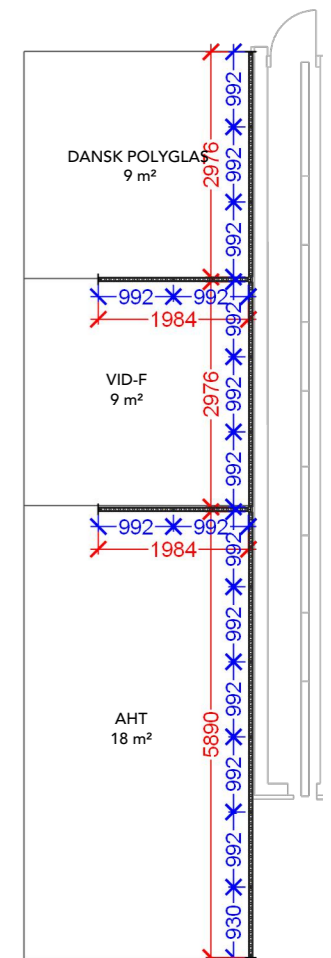

Page 6

DEN-JET

Graphic Dimensions - 1

WALL HEIGHT: 2480mm
DOOR HEIGHT: 2398mm
DOUBLE DOOR HEIGHT: 2393mm

- Full size Fabric
- Single Frame Fabric

PAVILION OF DENMARK
146 m²

ATTENTION:
62mm covered by storage.
Visible area is 1922x2480mm

BEVI
18 m²

WEILBACH
15 m²

Graphic Dimensions - 2

WALL HEIGHT: 2480mm
DOOR HEIGHT: 2398mm

- Full size Fabric
- Single Frame Fabric

Client: Danish Export - Marine
 Exhibition: SMM 2026

Project no.: DMG-SMM-26-09
 Designed By: TJ
 Hall: B1.EG
 Booth: Multi.

Graphic Dimensions - 3

ATTENTION: Graphics for this wall must be made in 2 versions. One with 2480mm in height and one with 1984mm in height.

ATTENTION: 62mm covered by storage. Visible area is 1922x2480mm

WALL HEIGHT: 2480mm
DOOR HEIGHT: 2398mm

- Full size Fabric
- Single Frame Fabric

ATTENTION: Sidewall is 3968mm high

Graphic Dimensions - 4

WALL HEIGHT: 2480mm
DOOR HEIGHT: 2398mm

■ Full size Fabric
■ Single Frame Fabric