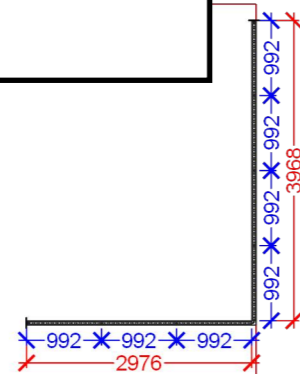

Page 6

DEN-JET

Graphic Dimensions - 1

WALL HEIGHT: 2480mm
DOOR HEIGHT: 2398mm
DOUBLE DOOR HEIGHT: 2393mm

- Full size Fabric
- Single Frame Fabric

PAVILION OF DENMARK
146 m²

ATTENTION:
62mm covered by storage.
Visible area is 1922x2480mm

BEVI
18 m²

WEILBACH
15 m²

Graphic Dimensions - 2

WALL HEIGHT: 2480mm
DOOR HEIGHT: 2398mm

- Full size Fabric
- Single Frame Fabric

Client: Danish Export - Marine
 Exhibition: SMM 2026

Project no.: DMG-SMM-26-09
 Designed By: TJ
 Hall: B1.EG
 Booth: Multi.

Graphic Dimensions - 3

ATTENTION: Graphics for this wall must be made in 2 versions. One with 2480mm in height and one with 1984mm in height.

ATTENTION: 62mm covered by storage. Visible area is 1922x2480mm

WALL HEIGHT: 2480mm
DOOR HEIGHT: 2398mm

- Full size Fabric
- Single Frame Fabric

ATTENTION: Sidewall is 3968mm high

Graphic Dimensions - 4

WALL HEIGHT: 2480mm
DOOR HEIGHT: 2398mm

■ Full size Fabric
■ Single Frame Fabric