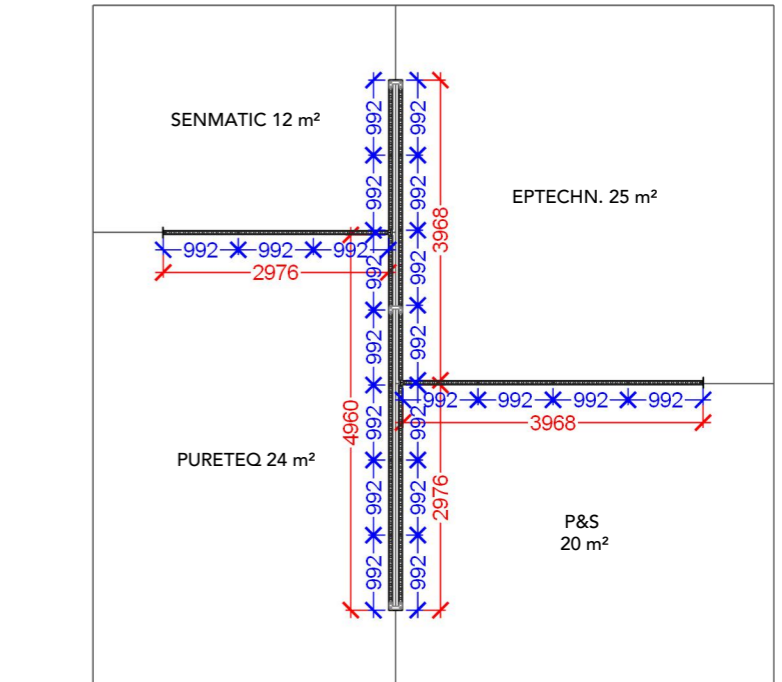

Page 6

DEN-JET

Graphic Dimensions - 1

WALL HEIGHT: 2480mm
DOOR HEIGHT: 2398mm
DOUBLE DOOR HEIGHT: 2393mm

- Full size Fabric
- Single Frame Fabric

PAVILION OF DENMARK
146 m²

ATTENTION:
62mm covered by storage.
Visible area is 1922x2480mm

BEVI
18 m²

WEILBACH
15 m²

Graphic Dimensions - 2

WALL HEIGHT: 2480mm
DOOR HEIGHT: 2398mm

- Full size Fabric
- Single Frame Fabric

Client: Danish Export - Marine
 Exhibition: SMM 2026

Project no.: DMG-SMM-26-09
 Designed By: TJ
 Hall: B1.EG
 Booth: Multi.

WALL HEIGHT: 2480mm
DOOR HEIGHT: 2398mm

- Full size Fabric
- Single Frame Fabric

ATTENTION: Sidewall is 3968mm high

Graphic Dimensions - 4

WALL HEIGHT: 2480mm
DOOR HEIGHT: 2398mm

■ Full size Fabric
■ Single Frame Fabric

WALL HEIGHT: 2480mm
DOOR HEIGHT: 2398mm

- Full size Fabric
- Single Frame Fabric

LR MA.
14 m²

NORD HAVN
16 m²

SEASYS.
6 m²

AVAILABLE
6 m²

Info

Client: Danish Export - Marine
Exhibition: SMM 2026