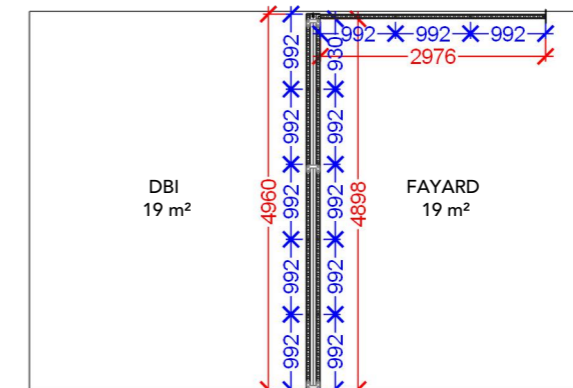

BEVI
18 m²

WEILBACH
15 m²

Graphic Dimensions - 2

WALL HEIGHT: 2480mm
DOOR HEIGHT: 2398mm

- Full size Fabric
- Single Frame Fabric

Client: Danish Export - Marine
 Exhibition: SMM 2026

Project no.: DMG-SMM-26-09
 Designed By: TJ
 Hall: B1.EG
 Booth: Multi.

Graphic Dimensions - 3

ATTENTION: Graphics for this wall must be made in 2 versions. One with 2480mm in height and one with 1984mm in height.

ATTENTION: 62mm covered by storage. Visible area is 1922x2480mm

WALL HEIGHT: 2480mm
DOOR HEIGHT: 2398mm

- Full size Fabric
- Single Frame Fabric

ATTENTION: Sidewall is 3968mm high

Graphic Dimensions - 4

WALL HEIGHT: 2480mm
DOOR HEIGHT: 2398mm

■ Full size Fabric
■ Single Frame Fabric

WALL HEIGHT: 2480mm
DOOR HEIGHT: 2398mm

- Full size Fabric
- Single Frame Fabric

LR MA.
14 m²

NORD HAVN
16 m²

SEASYS.
6 m²

AVAILABLE
6 m²

Info

Client: Danish Export - Marine
Exhibition: SMM 2026