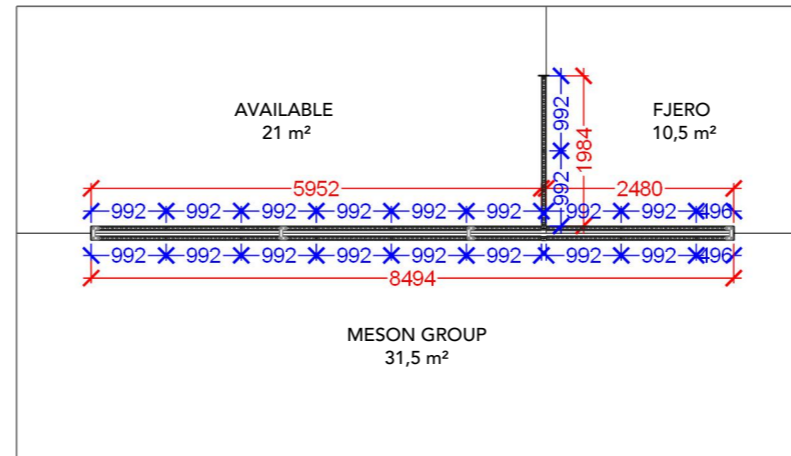

Page 6

DEN-JET

Graphic Dimensions - 1

WALL HEIGHT: 2480mm
DOOR HEIGHT: 2398mm
DOUBLE DOOR HEIGHT: 2393mm

- Full size Fabric
- Single Frame Fabric

PAVILION OF DENMARK
146 m²

ATTENTION:
62mm covered by storage.
Visible area is 1922x2480mm

BEVI
18 m²

WEILBACH
15 m²

Graphic Dimensions - 2

WALL HEIGHT: 2480mm
DOOR HEIGHT: 2398mm

- Full size Fabric
- Single Frame Fabric

Client: Danish Export - Marine
 Exhibition: SMM 2026

Project no.: DMG-SMM-26-09
 Designed By: TJ
 Hall: B1.EG
 Booth: Multi.

Graphic Dimensions - 3

ATTENTION: Graphics for this wall must be made in 2 versions. One with 2480mm in height and one with 1984mm in height.

ATTENTION: 62mm covered by storage. Visible area is 1922x2480mm

WALL HEIGHT: 2480mm
DOOR HEIGHT: 2398mm

- Full size Fabric
- Single Frame Fabric

LR MA.
14 m²

NORD HAVN
16 m²

SEASYS.
6 m²

AVAILABLE
6 m²

Info

Client: Danish Export - Marine
Exhibition: SMM 2026