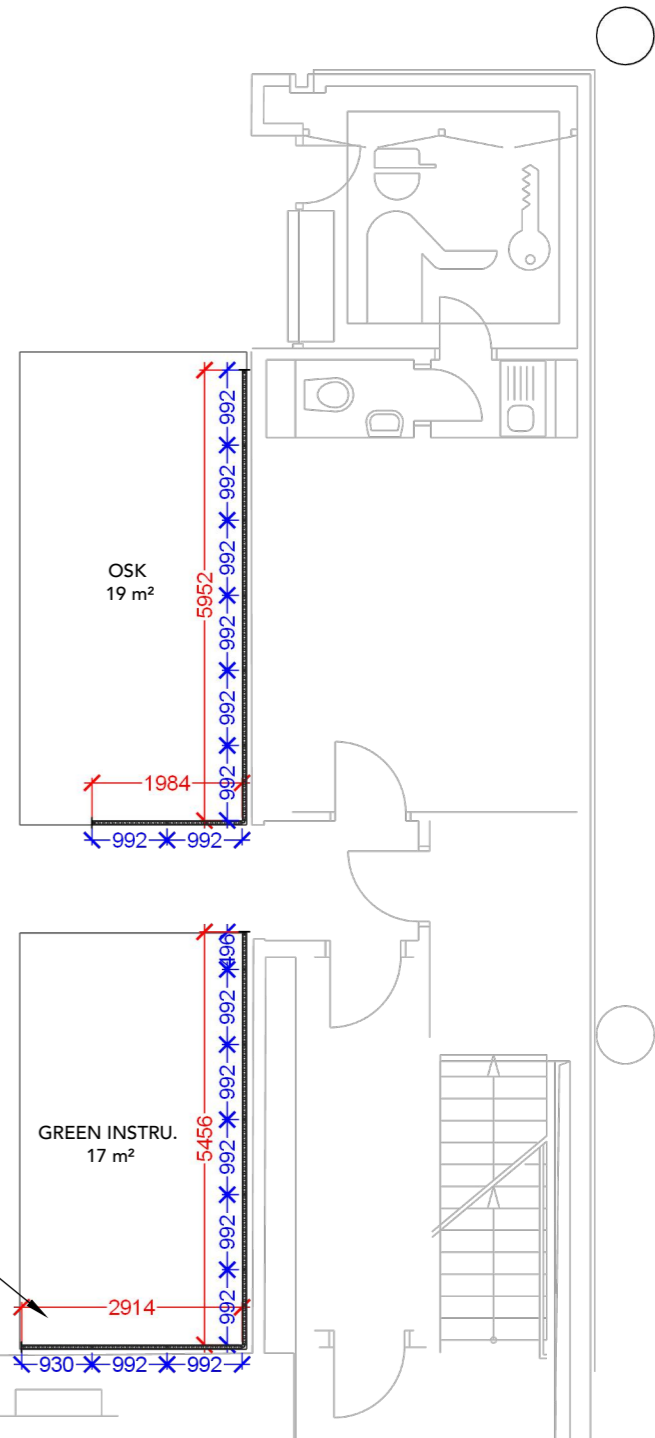

Page 6

DEN-JET

Graphic Dimensions - 1

WALL HEIGHT: 2480mm
DOOR HEIGHT: 2398mm
DOUBLE DOOR HEIGHT: 2393mm

- Full size Fabric
- Single Frame Fabric

PAVILION OF DENMARK
146 m²

ATTENTION:
62mm covered by storage.
Visible area is 1922x2480mm

BEVI
18 m²

WEILBACH
15 m²

Graphic Dimensions - 2

WALL HEIGHT: 2480mm
DOOR HEIGHT: 2398mm

- Full size Fabric
- Single Frame Fabric

Client: Danish Export - Marine
 Exhibition: SMM 2026

Project no.: DMG-SMM-26-09
 Designed By: TJ
 Hall: B1.EG
 Booth: Multi.

Graphic Dimensions - 3

ATTENTION: Graphics for this wall must be made in 2 versions. One with 2480mm in height and one with 1984mm in height.

ATTENTION: 62mm covered by storage. Visible area is 1922x2480mm

WALL HEIGHT: 2480mm
DOOR HEIGHT: 2398mm

- Full size Fabric
- Single Frame Fabric

ATTENTION: Sidewall is 3968mm high

Graphic Dimensions - 4

WALL HEIGHT: 2480mm
DOOR HEIGHT: 2398mm

■ Full size Fabric
■ Single Frame Fabric