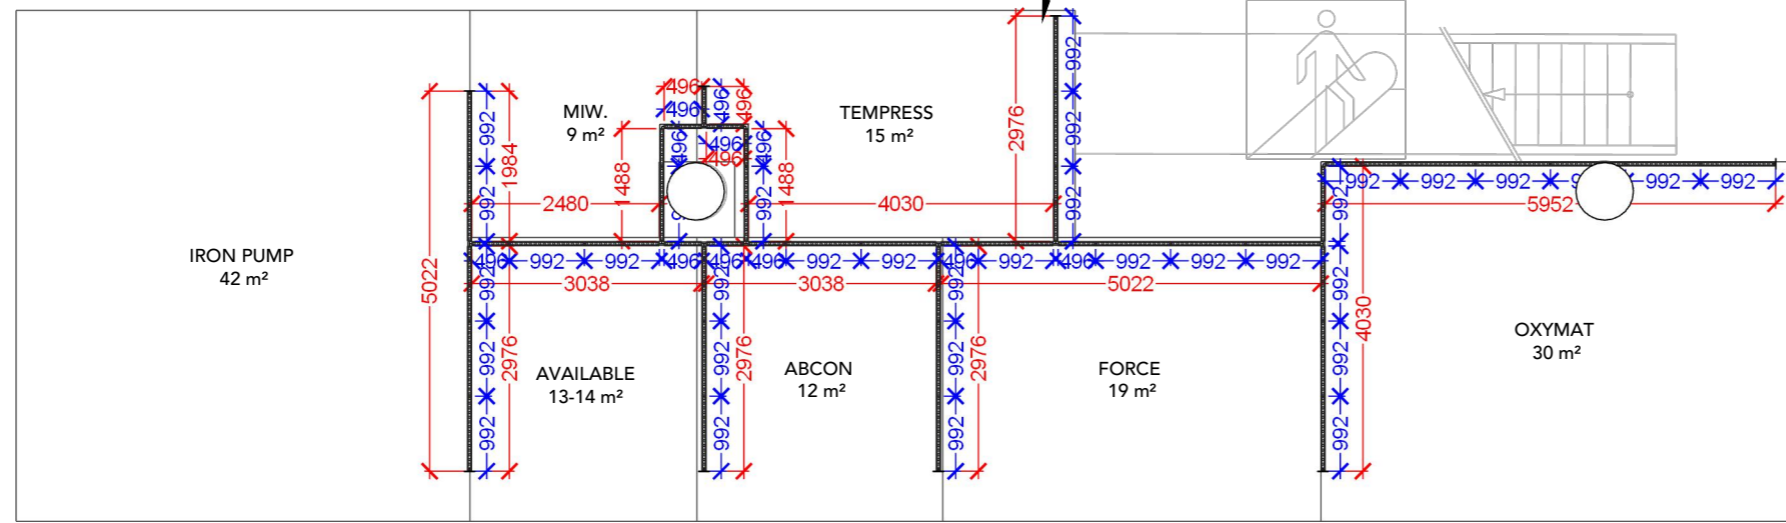

Page 6

DEN-JET

Graphic Dimensions - 1

WALL HEIGHT: 2480mm
DOOR HEIGHT: 2398mm
DOUBLE DOOR HEIGHT: 2393mm

- Full size Fabric
- Single Frame Fabric

PAVILION OF DENMARK
146 m²

ATTENTION:
62mm covered by storage.
Visible area is 1922x2480mm

BEVI
18 m²

WEILBACH
15 m²

Graphic Dimensions - 2

WALL HEIGHT: 2480mm
DOOR HEIGHT: 2398mm

- Full size Fabric
- Single Frame Fabric

Client: Danish Export - Marine
 Exhibition: SMM 2026

Project no.: DMG-SMM-26-09
 Designed By: TJ
 Hall: B1.EG
 Booth: Multi.

Graphic Dimensions - 3

ATTENTION: Graphics for this wall must be made in 2 versions. One with 2480mm in height and one with 1984mm in height.

ATTENTION: 62mm covered by storage. Visible area is 1922x2480mm

WALL HEIGHT: 2480mm
DOOR HEIGHT: 2398mm

- Full size Fabric
- Single Frame Fabric

ATTENTION: Sidewall is 3968mm high

Graphic Dimensions - 4

WALL HEIGHT: 2480mm
DOOR HEIGHT: 2398mm

■ Full size Fabric
■ Single Frame Fabric